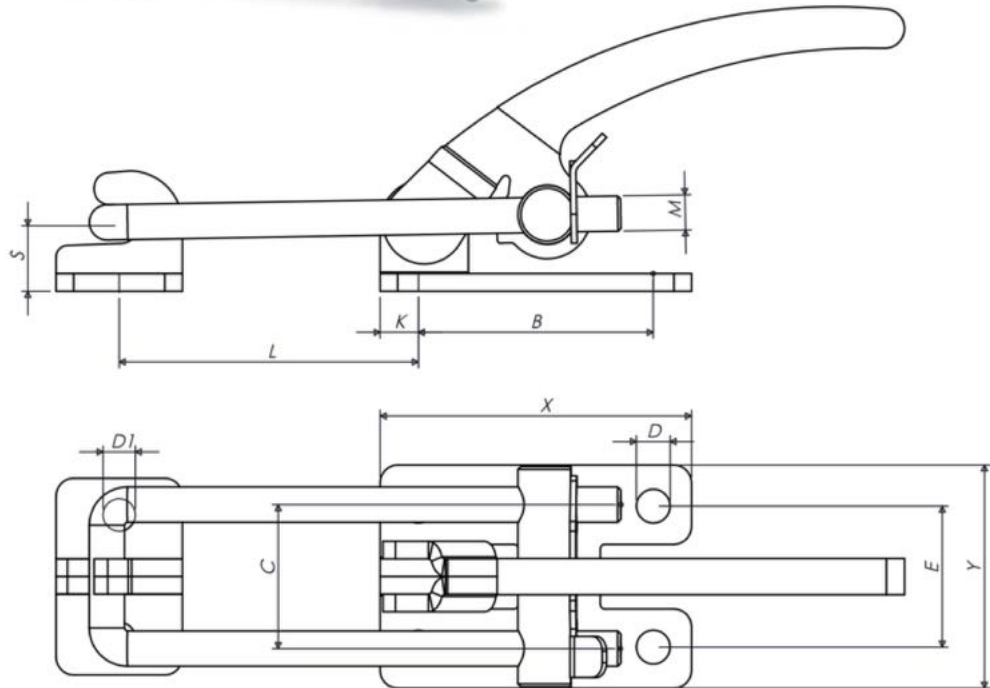

M42F Schwerer Verschlussspanner horizontal

M42F

Hook type toggle clamps
Galvanized and passivated.
Bushes case hardened and greased; rivets of stainless steel.
Hook and clamping sleeve tempered.
With traditional red oil-resistant plastic handle.

Size	⏏ (kN)	⚖ g
6	15	700
8	27	1510

Size	B	C	D	D1	E	K	L	M	S	Y	X
6	60	40	9.5	7	38	8.7	103	8	18	58	77
8	80	49	11.5	11	48	13	102	12	22.5	76	106