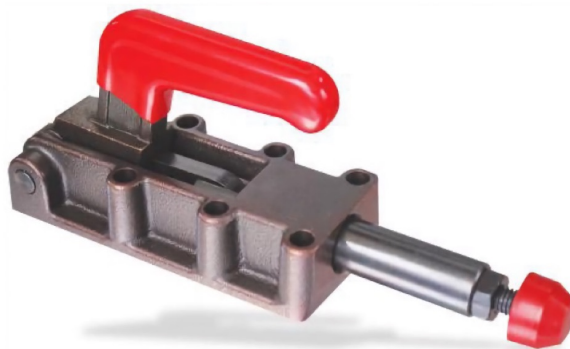

M66 Schubstangenspanner – schwere Ausführung

M66

Heavy Push-pull type toggle clamps
Heavy duty type with long rod-guide. Base of malleable casting, burnished. Lever-parts and rod of tempering steel, burnished. Hardend bolts, maintenancefree sintered bushes. Handle made of red oil-resistant plastic. Complete with tempered clamping screw.