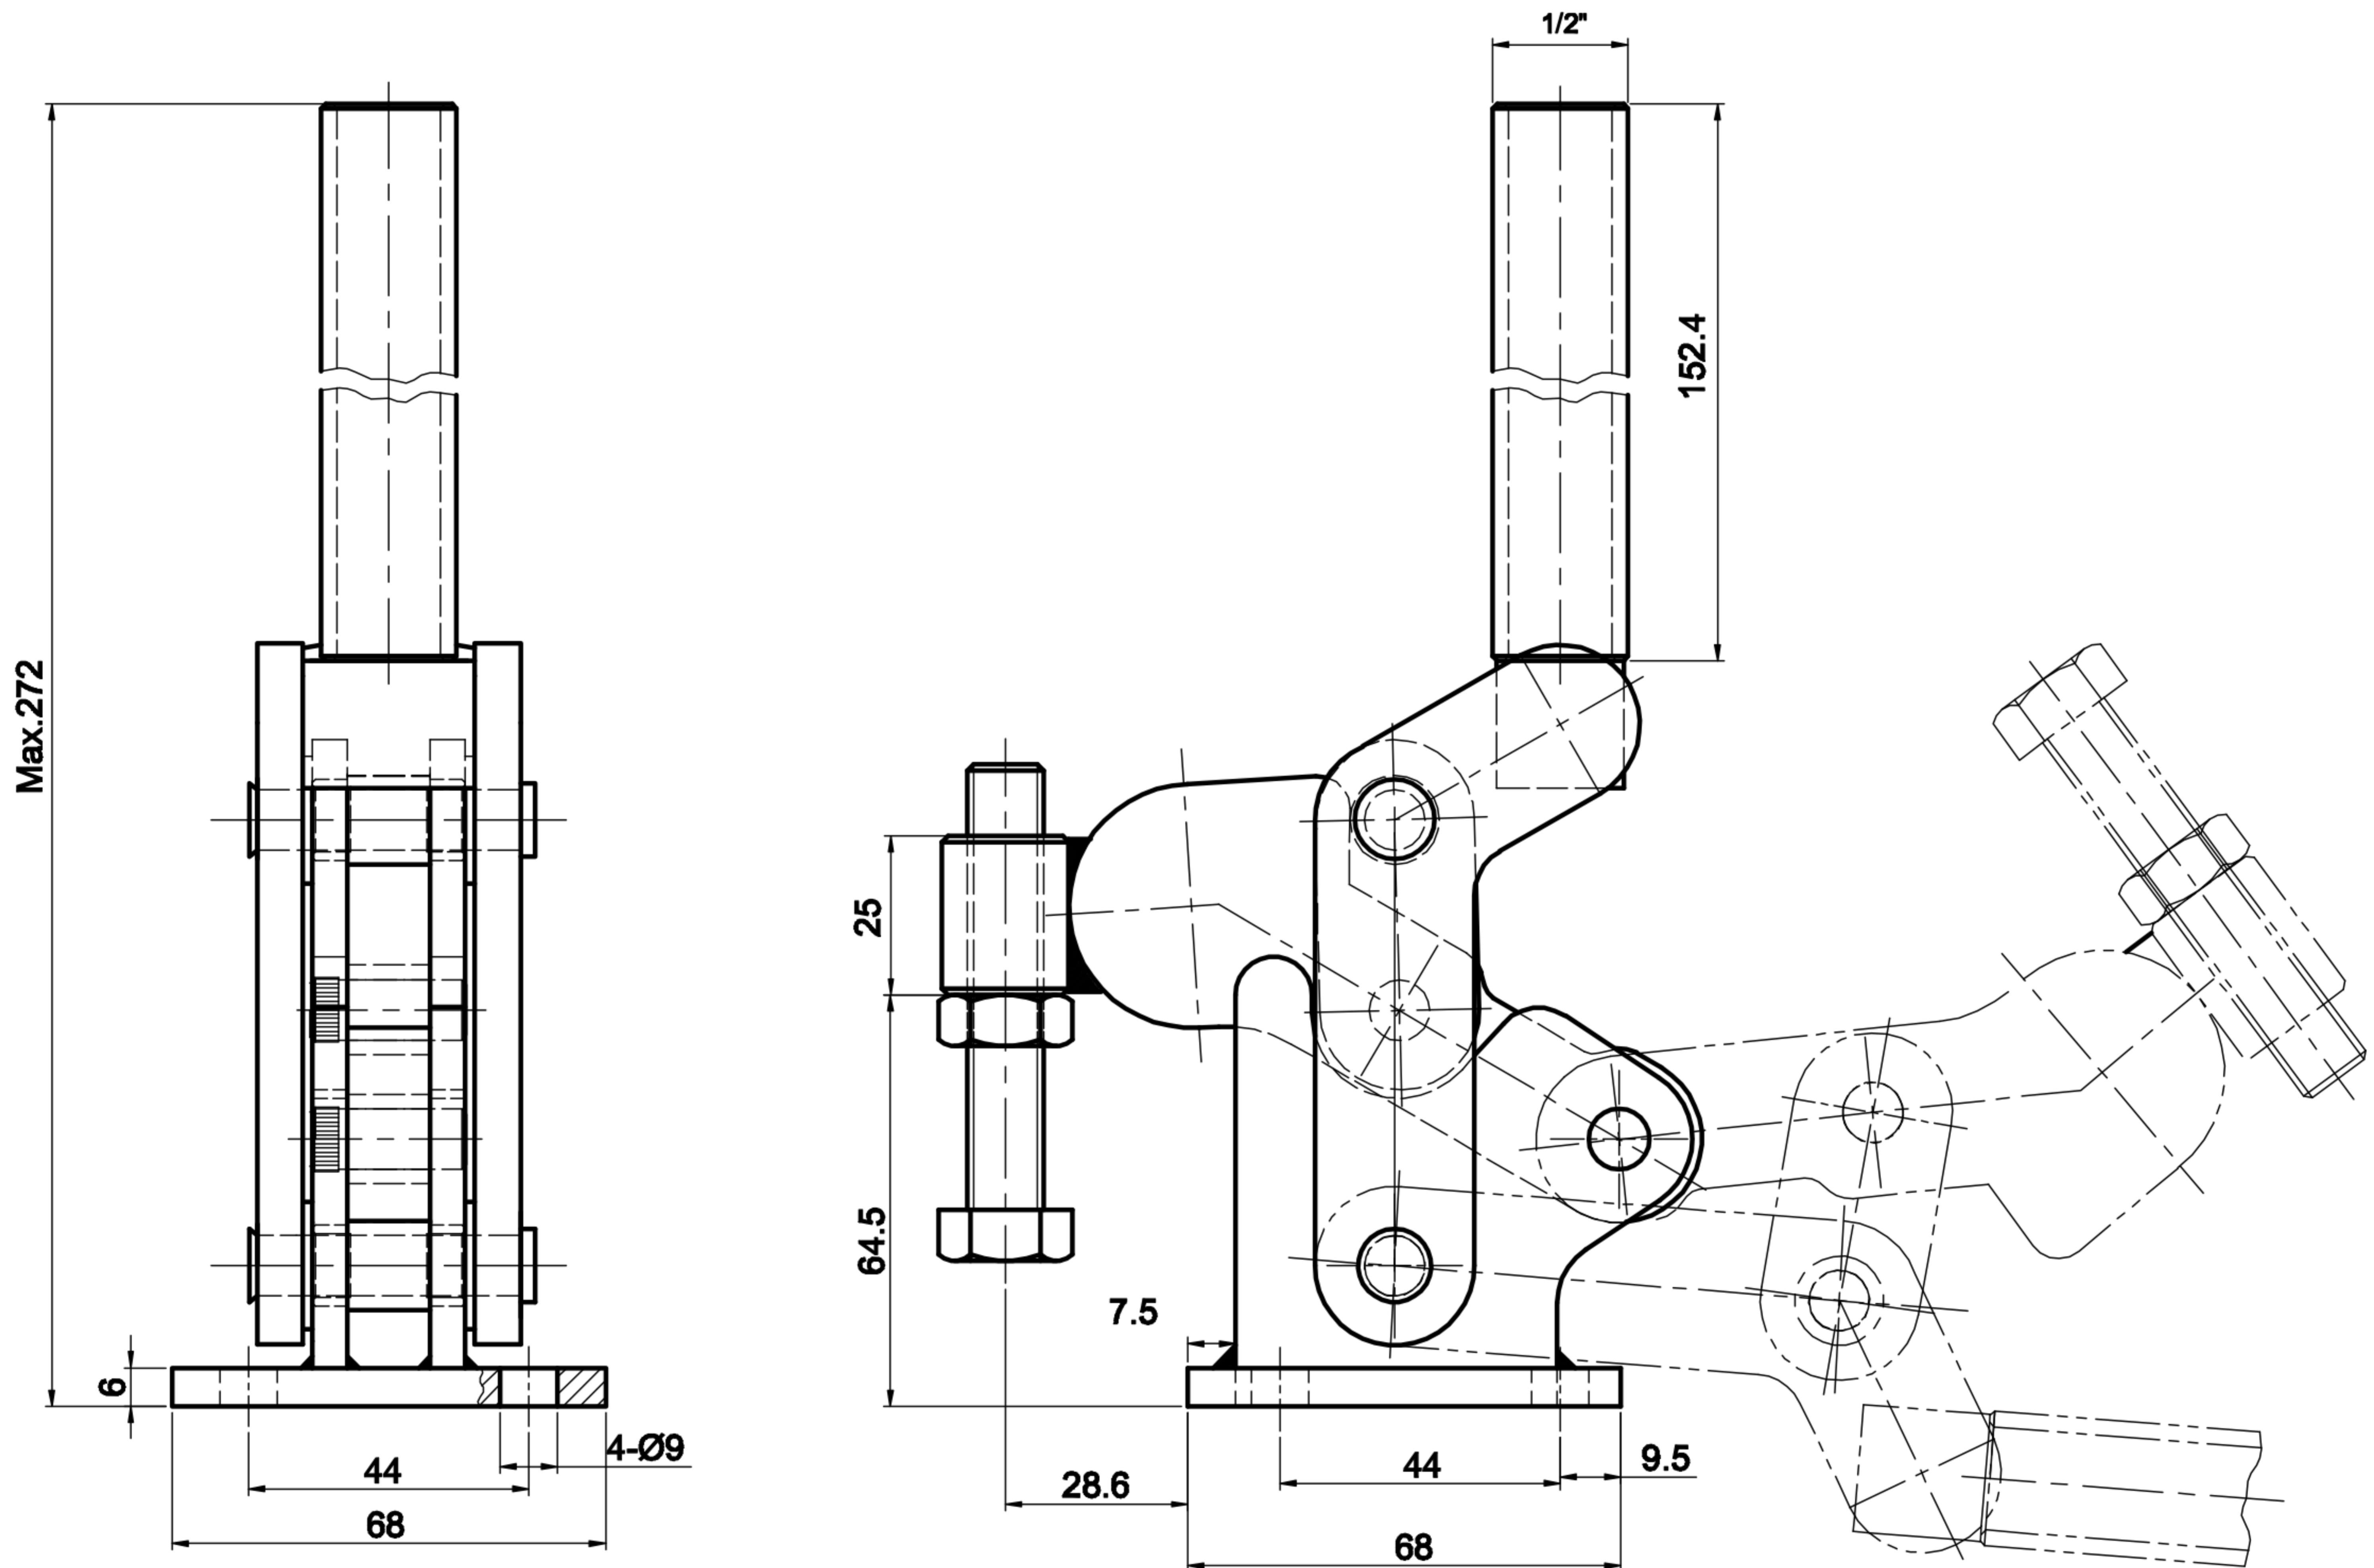

DST-101-KI

BAR OPENS:145°

HANDLE OPENS:95°

SPINDLE SUPPLIED:CH-SA-128017