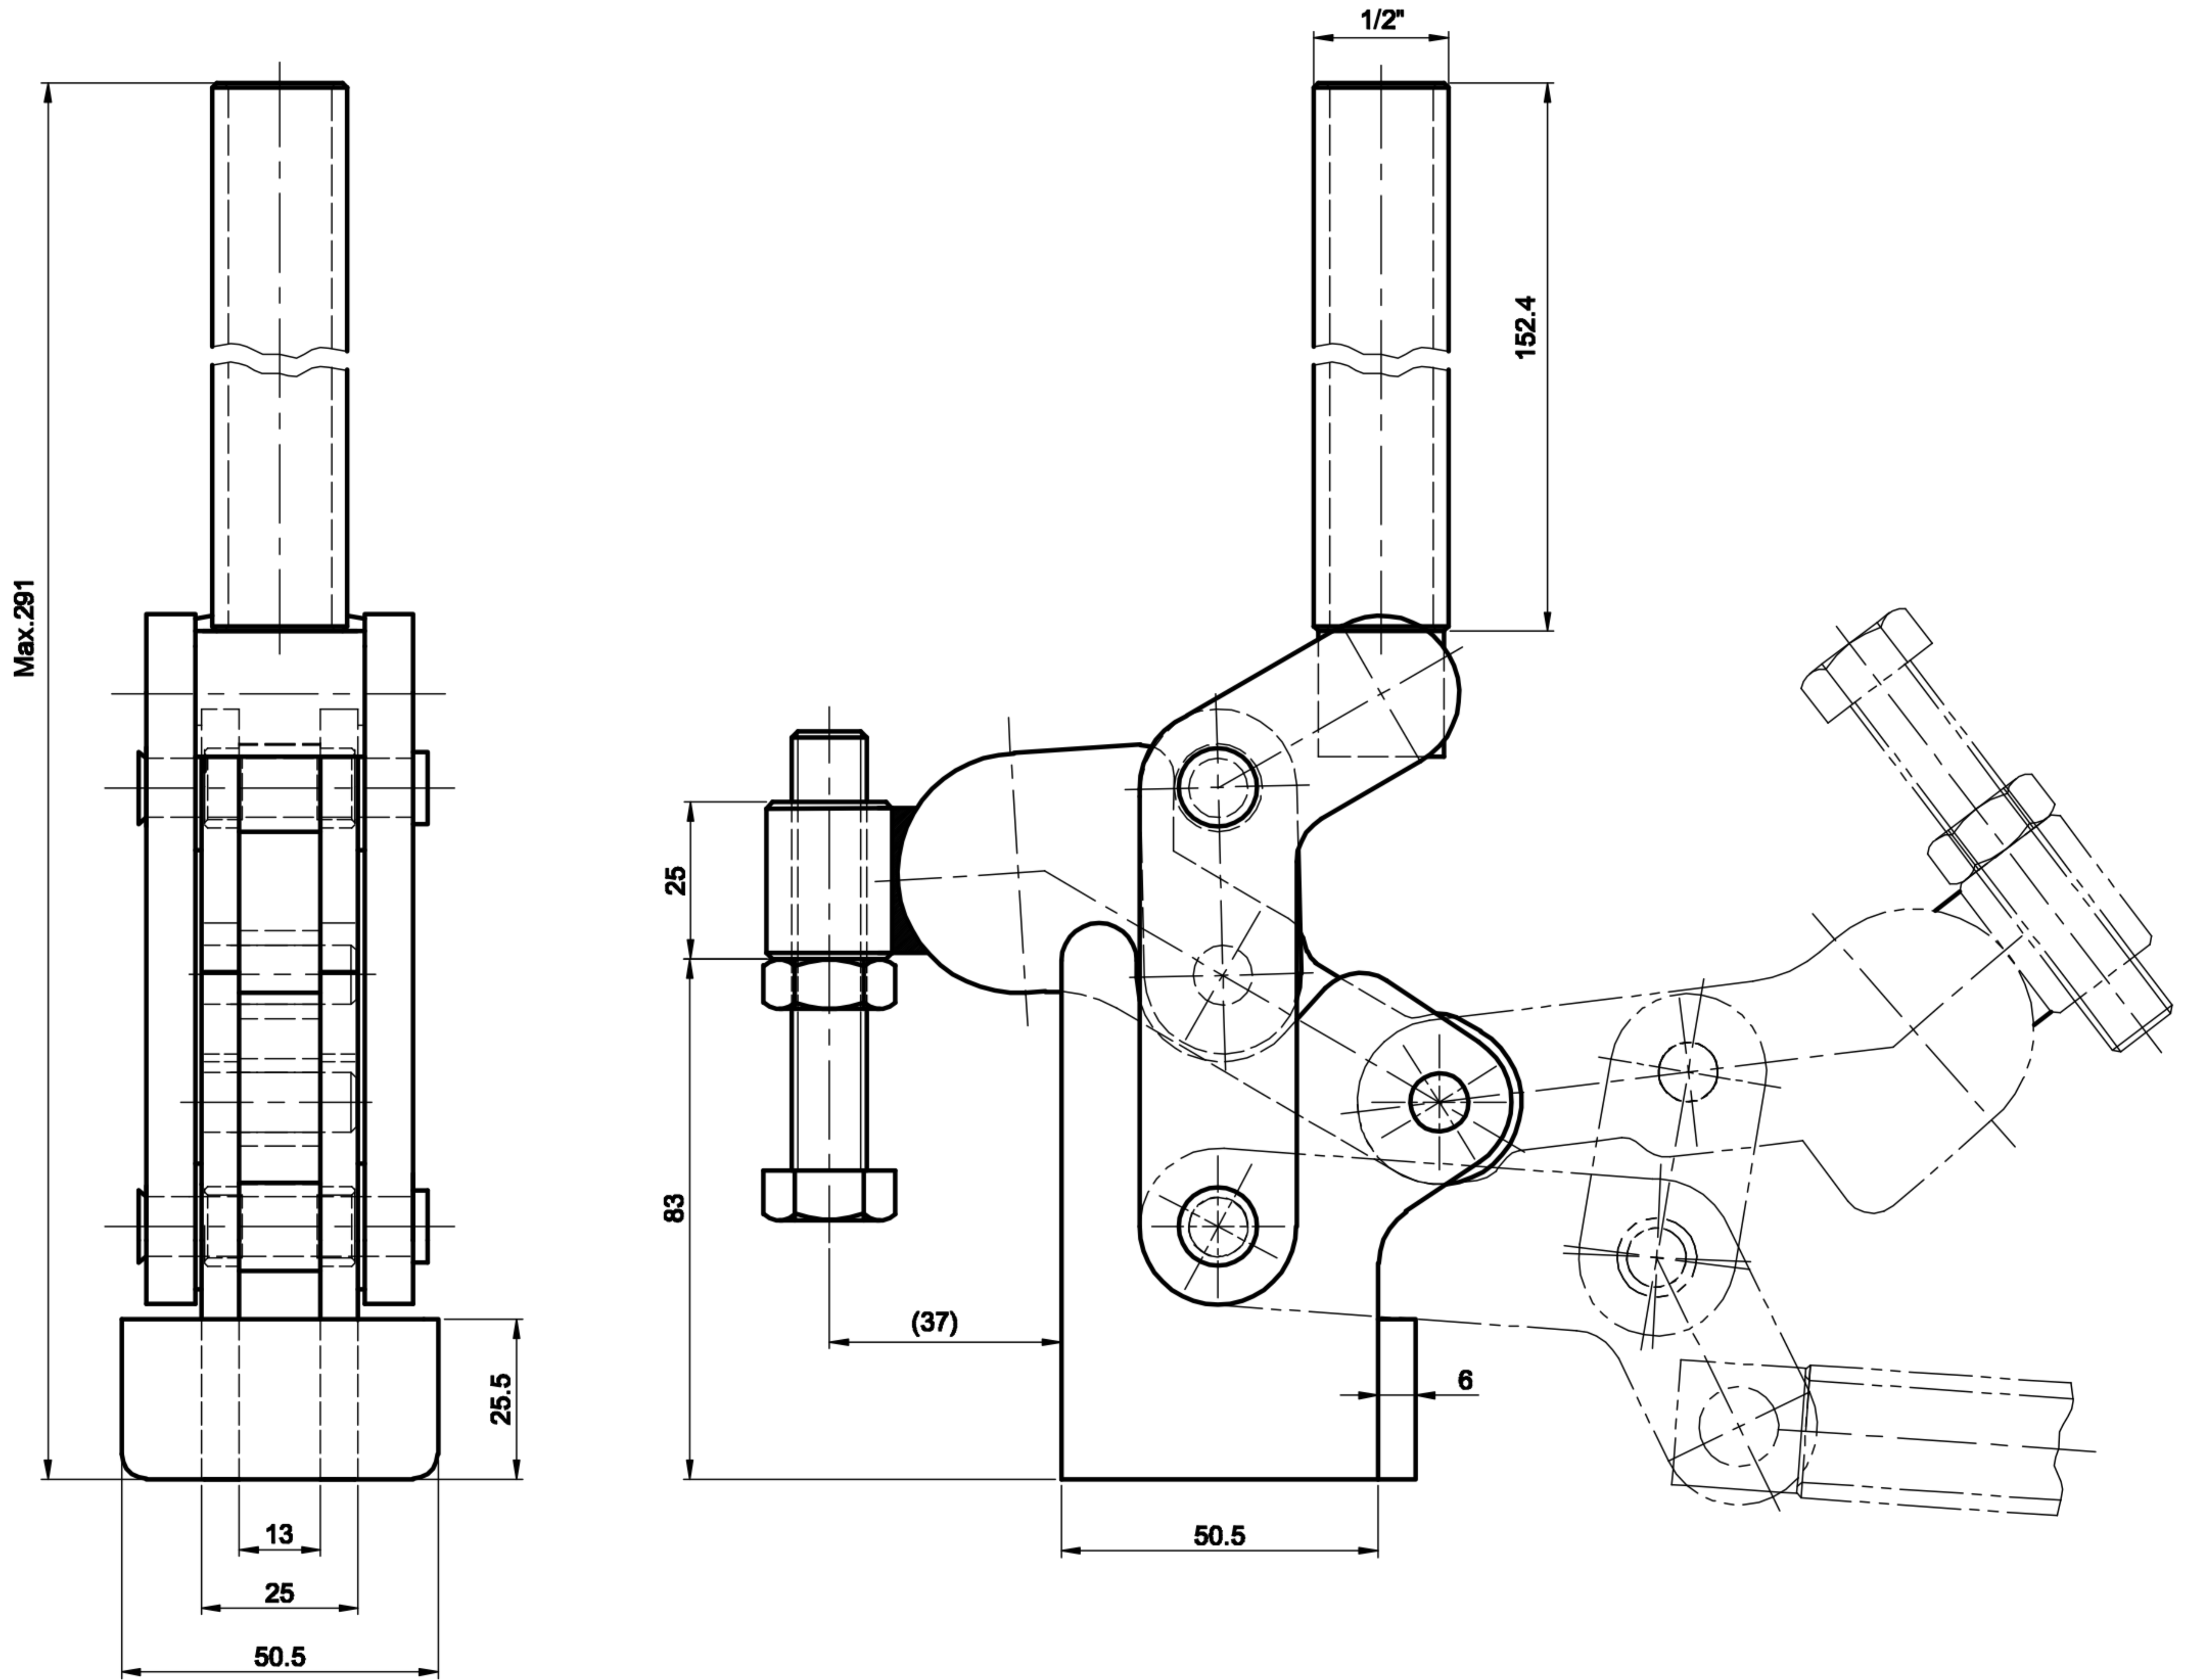

DST-101-K

BAR OPENS:142°
HANDLE OPENS:95°
SPINDLE SUPPLIED:CH-SA-128017