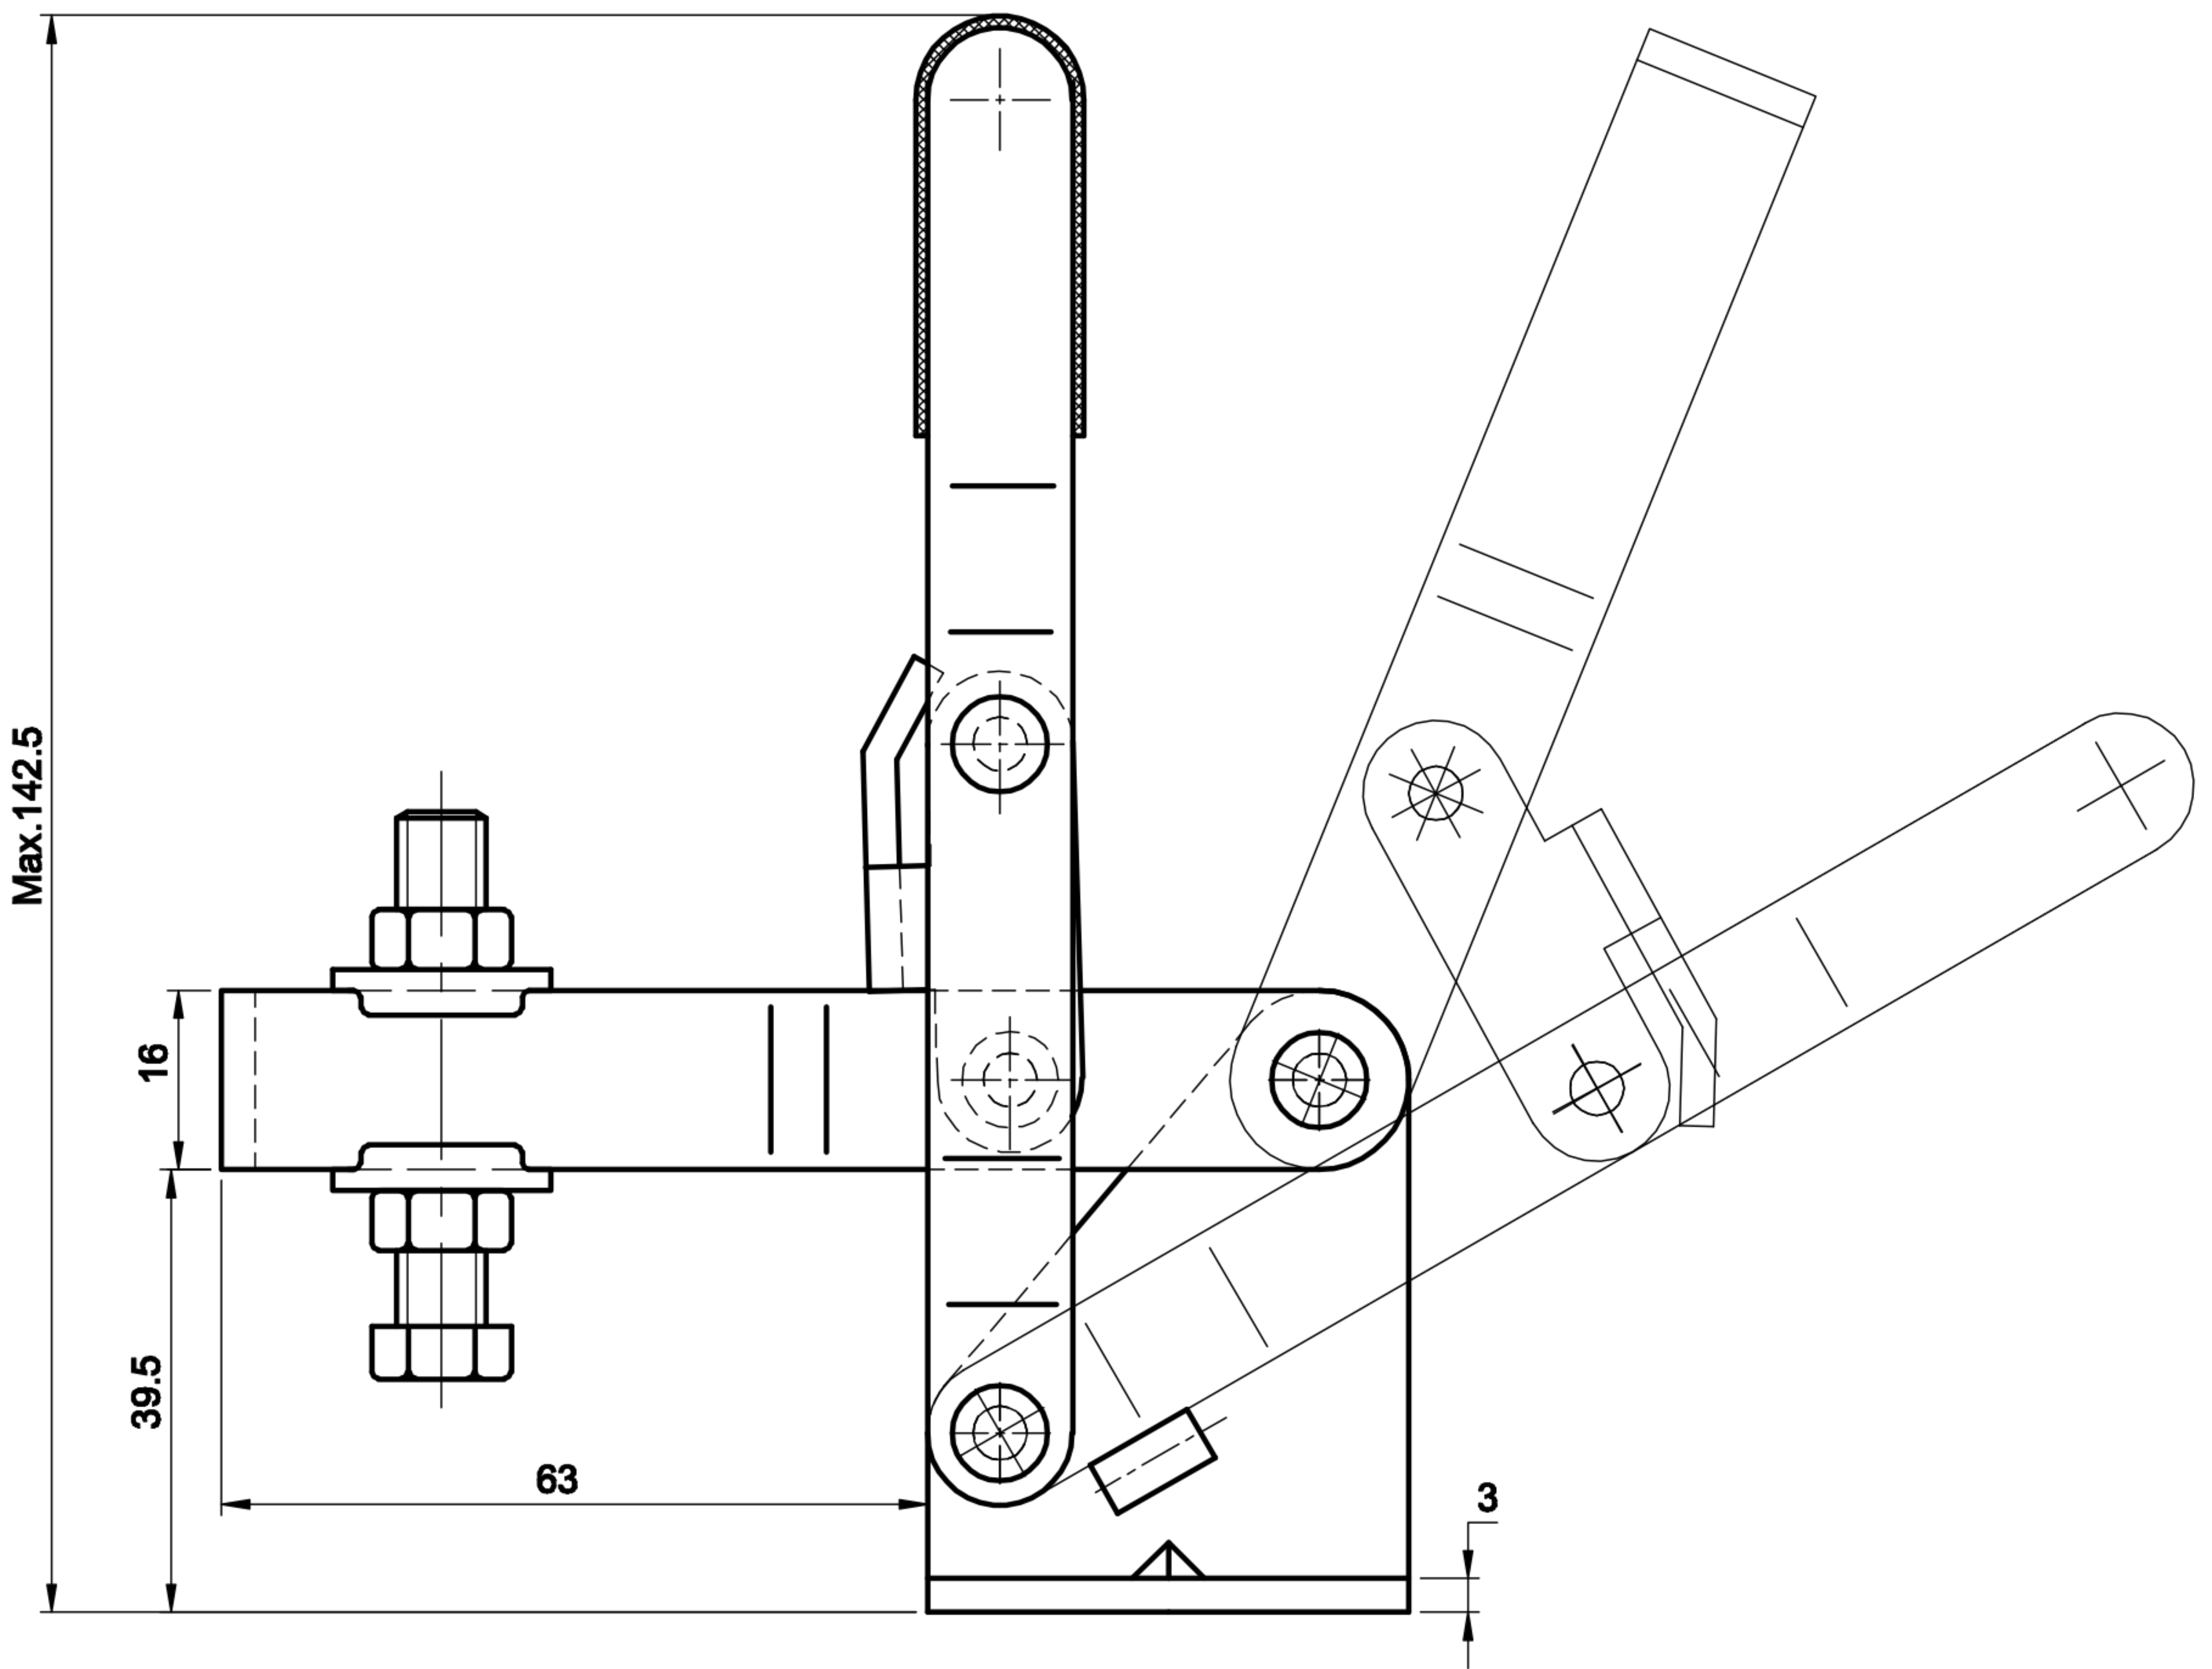

DST-11421

BAR OPENS:94°
HANDLE OPENS:45°
SPINDLE SUPPLIED:CH-SA-085012