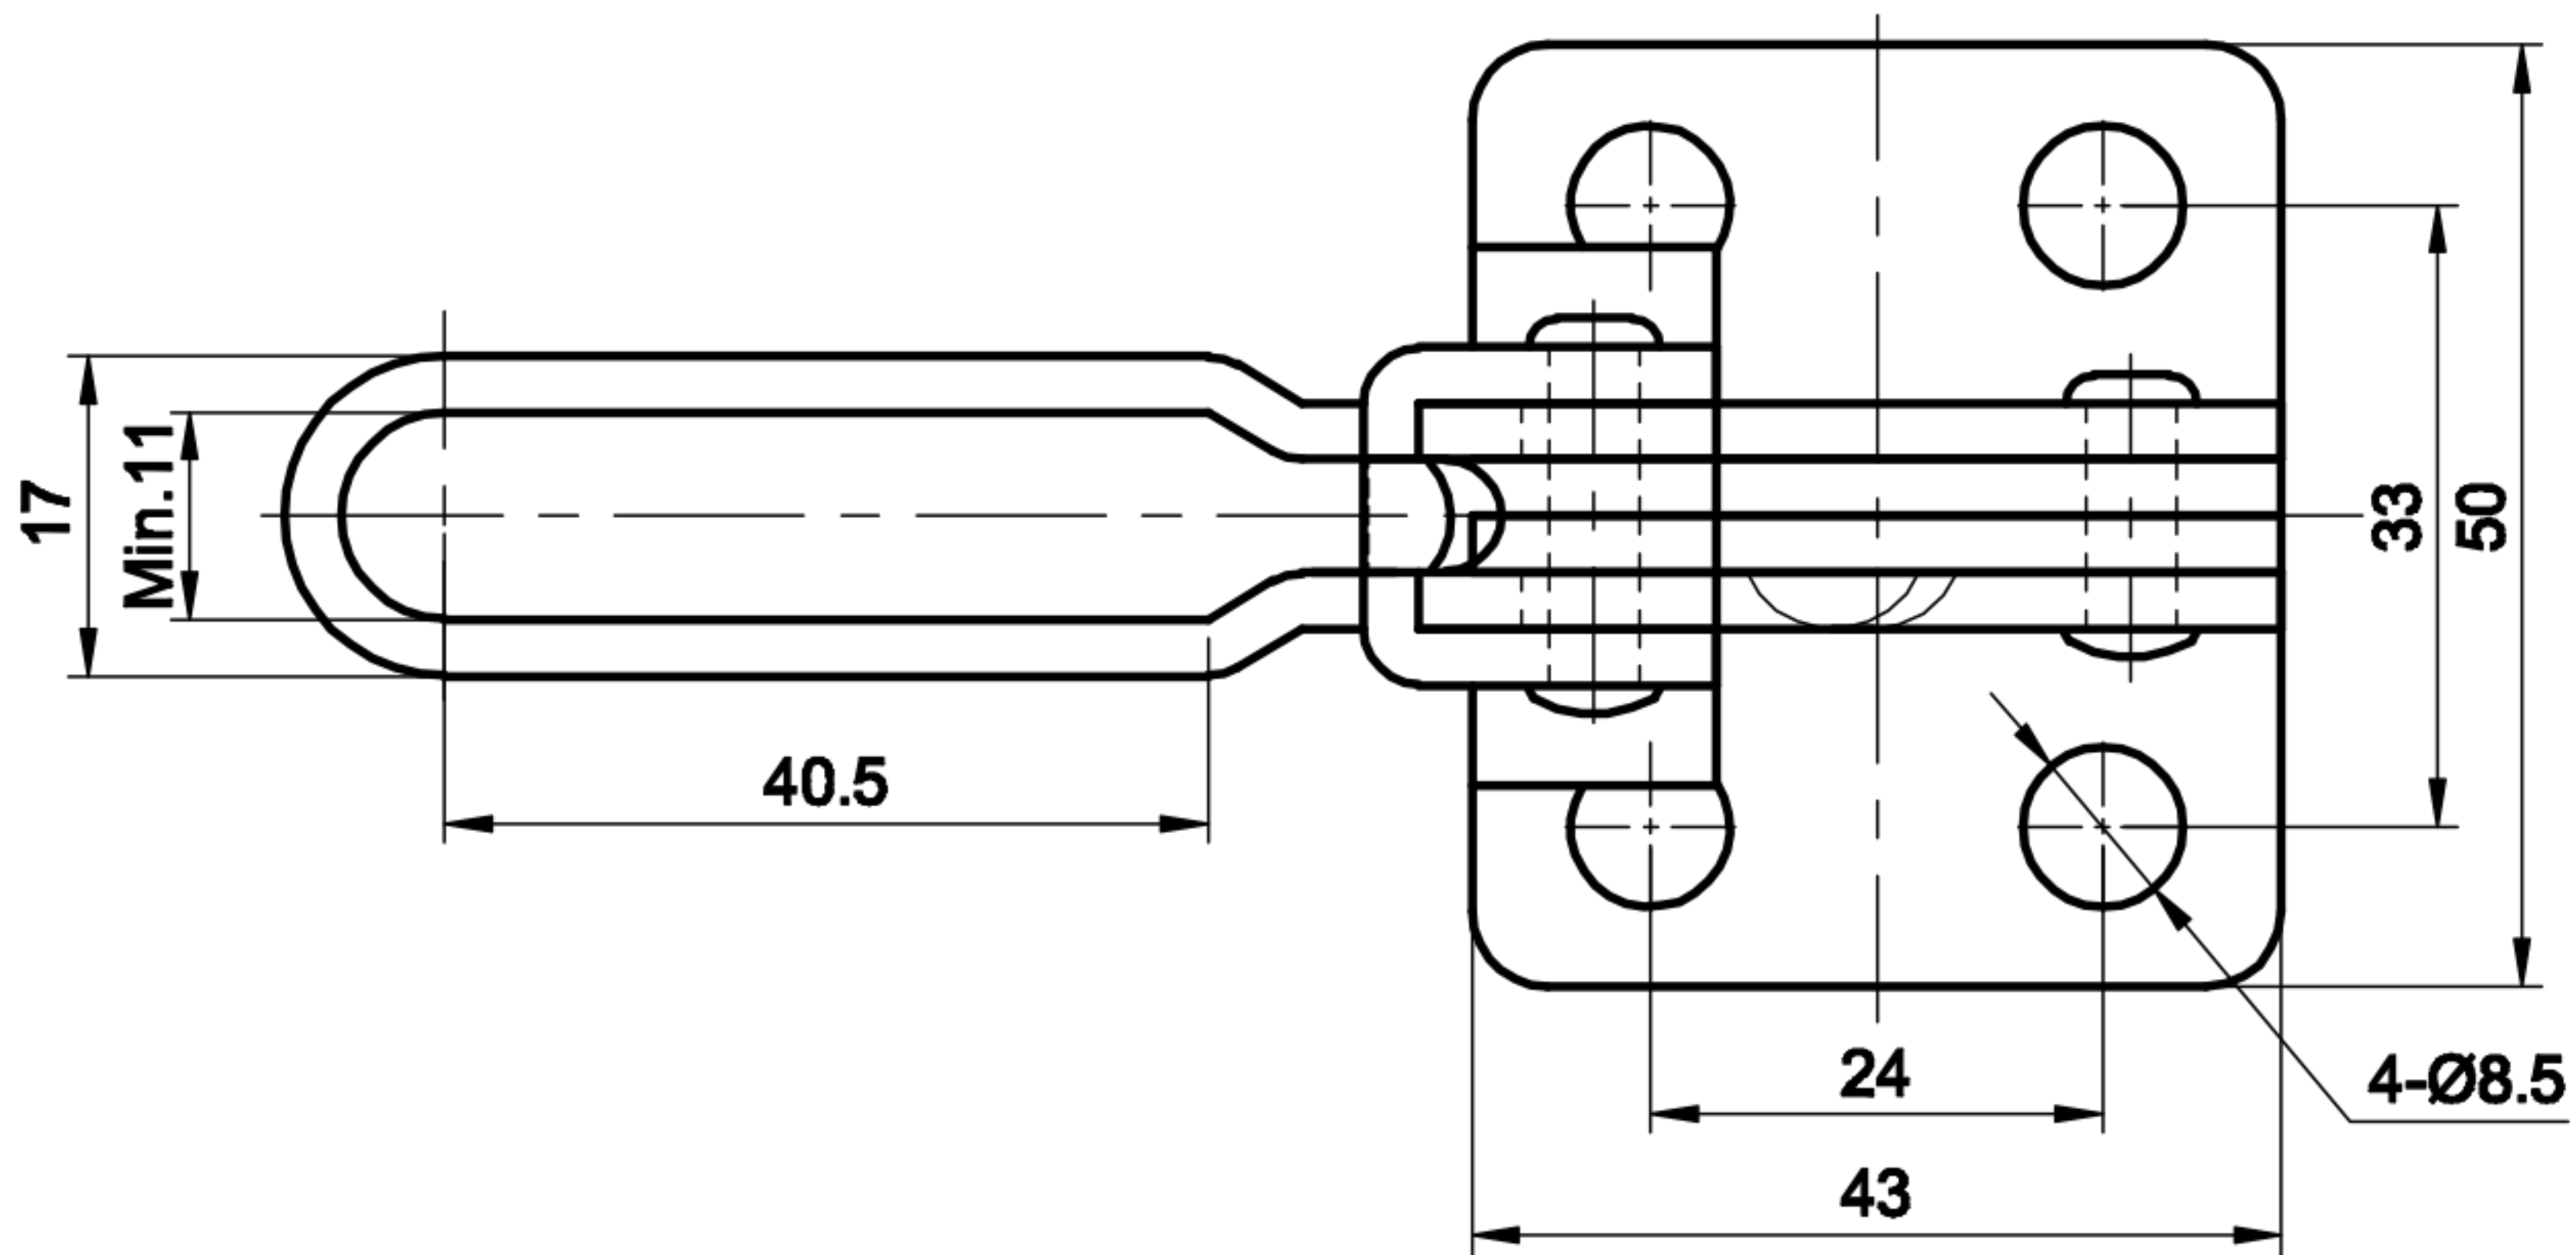

DST-11421

BAR OPENS:94°
HANDLE OPENS:45°
SPINDLE SUPPLIED:CH-SA-085012