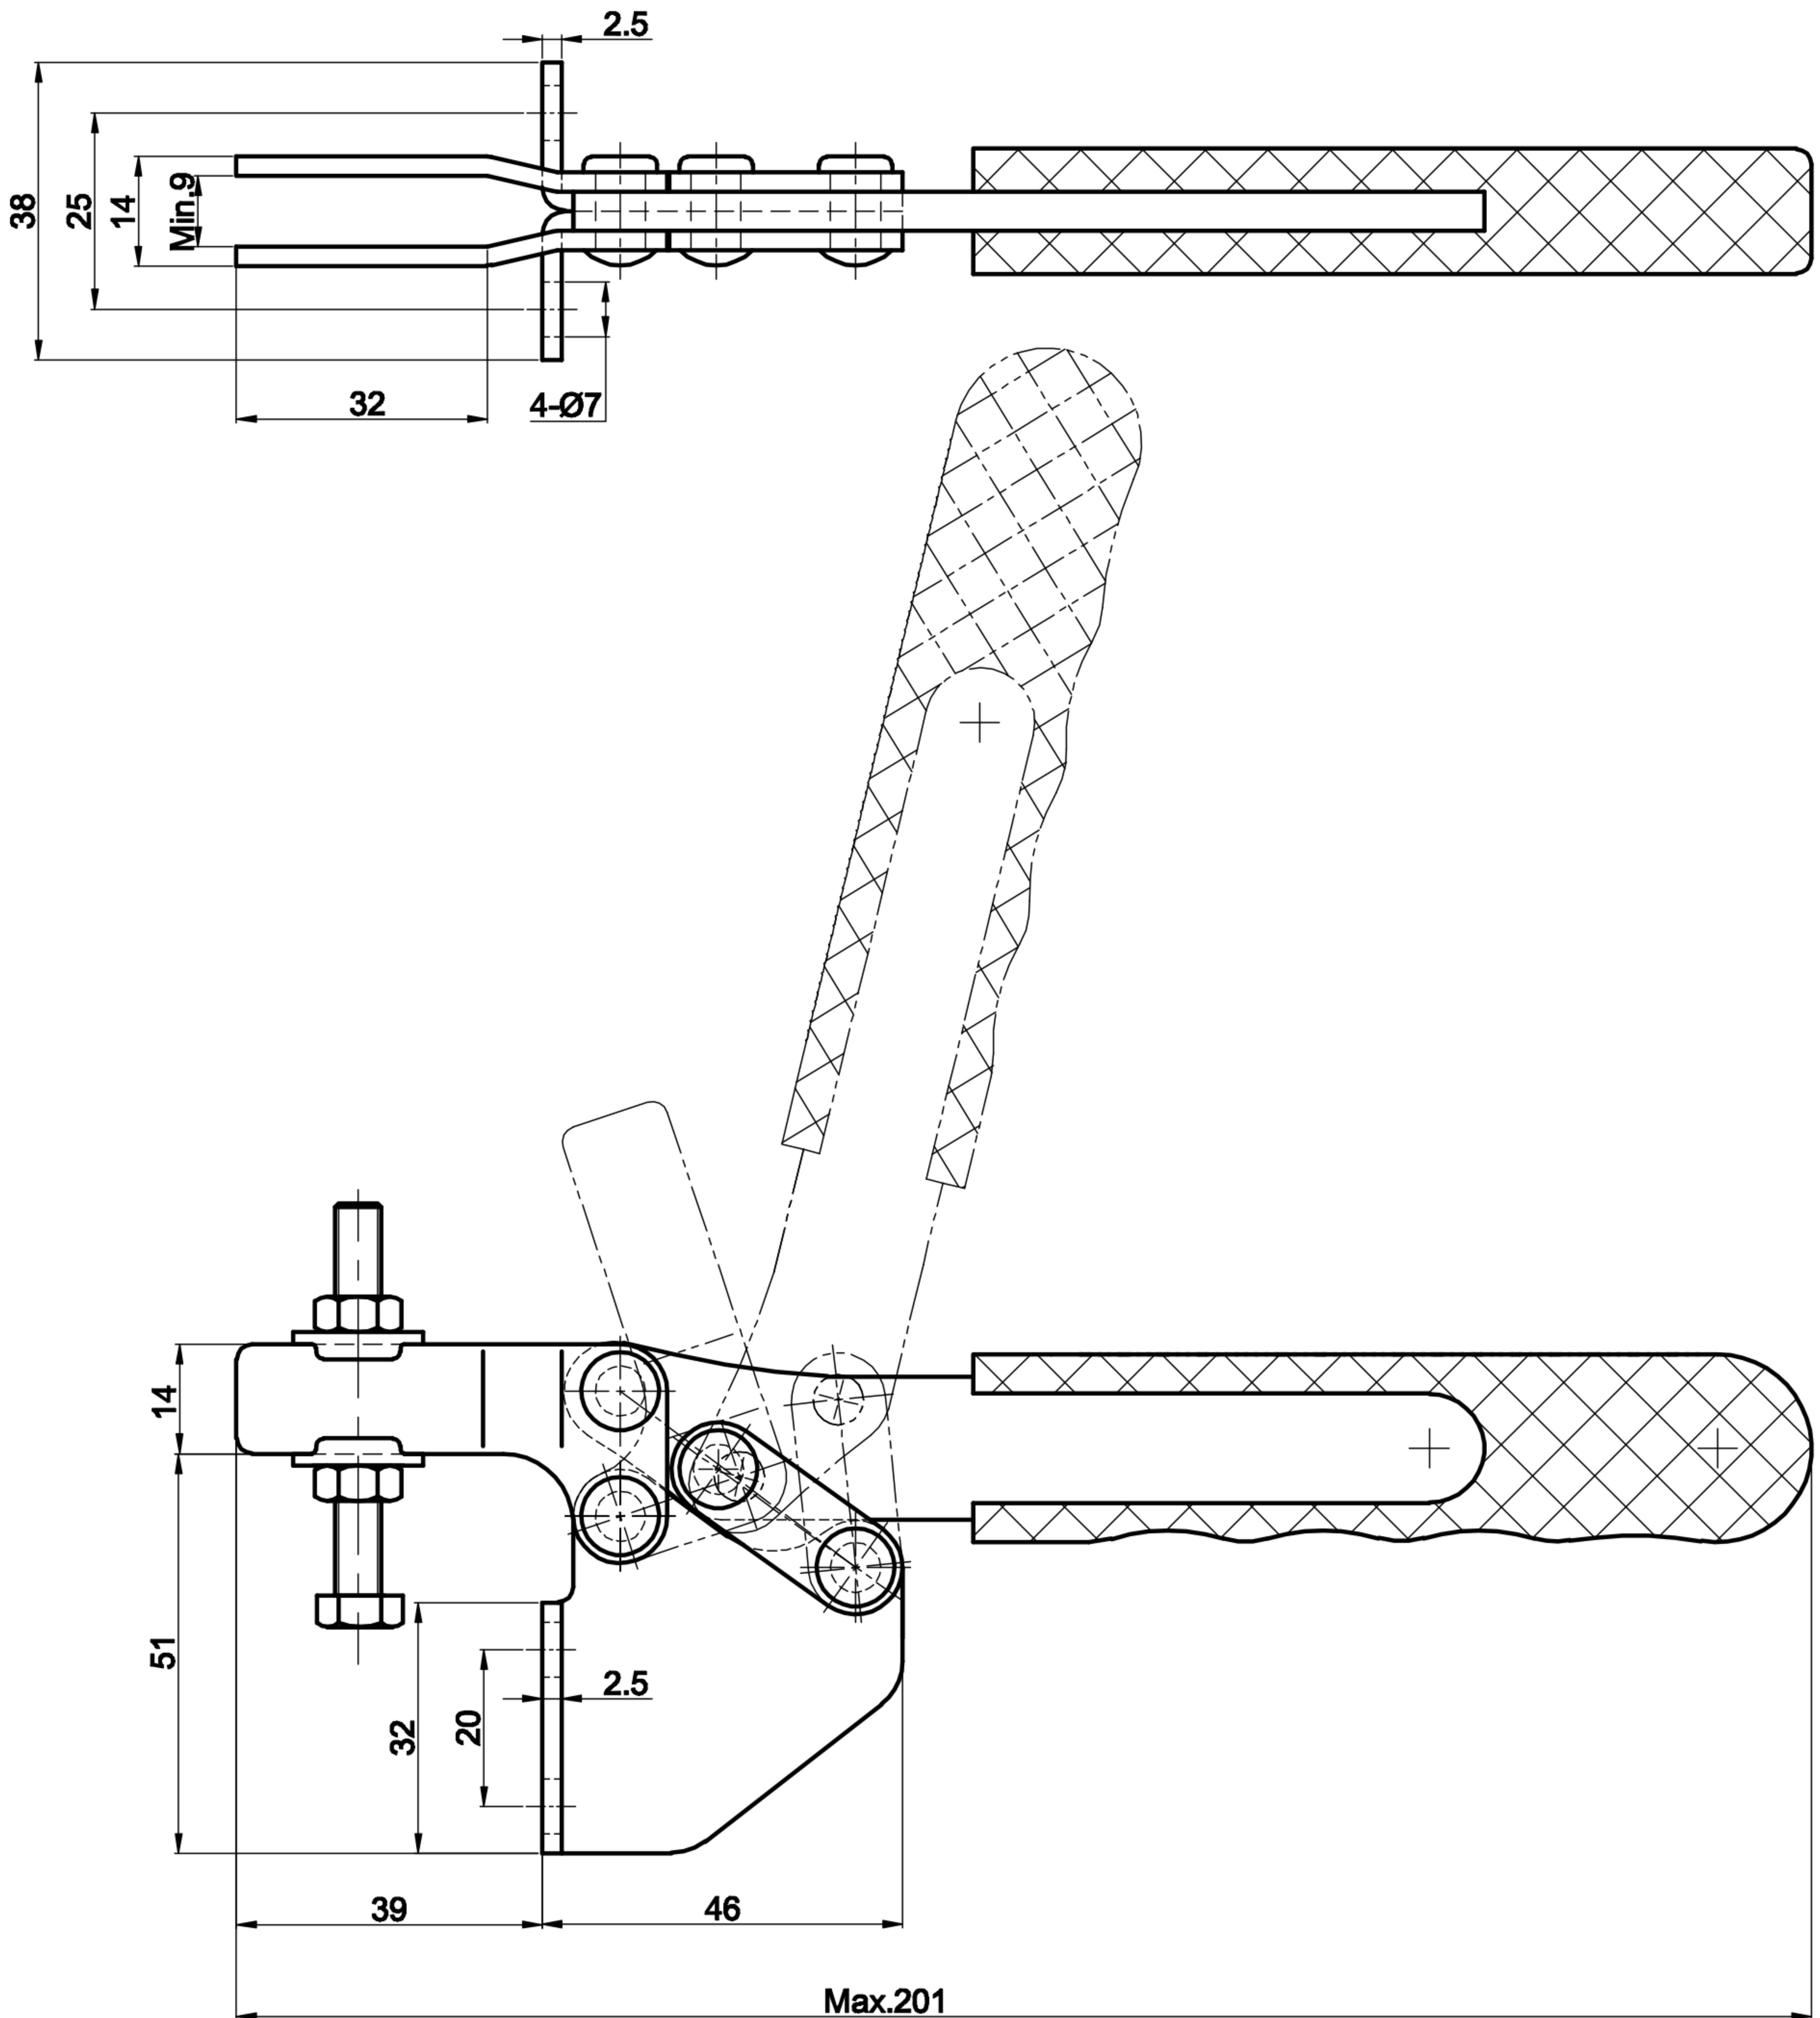

DST-21383

BAR OPENS:72°

HANDLE OPENS:72°

SPINDLE SUPPLIED:CH-SA-065010