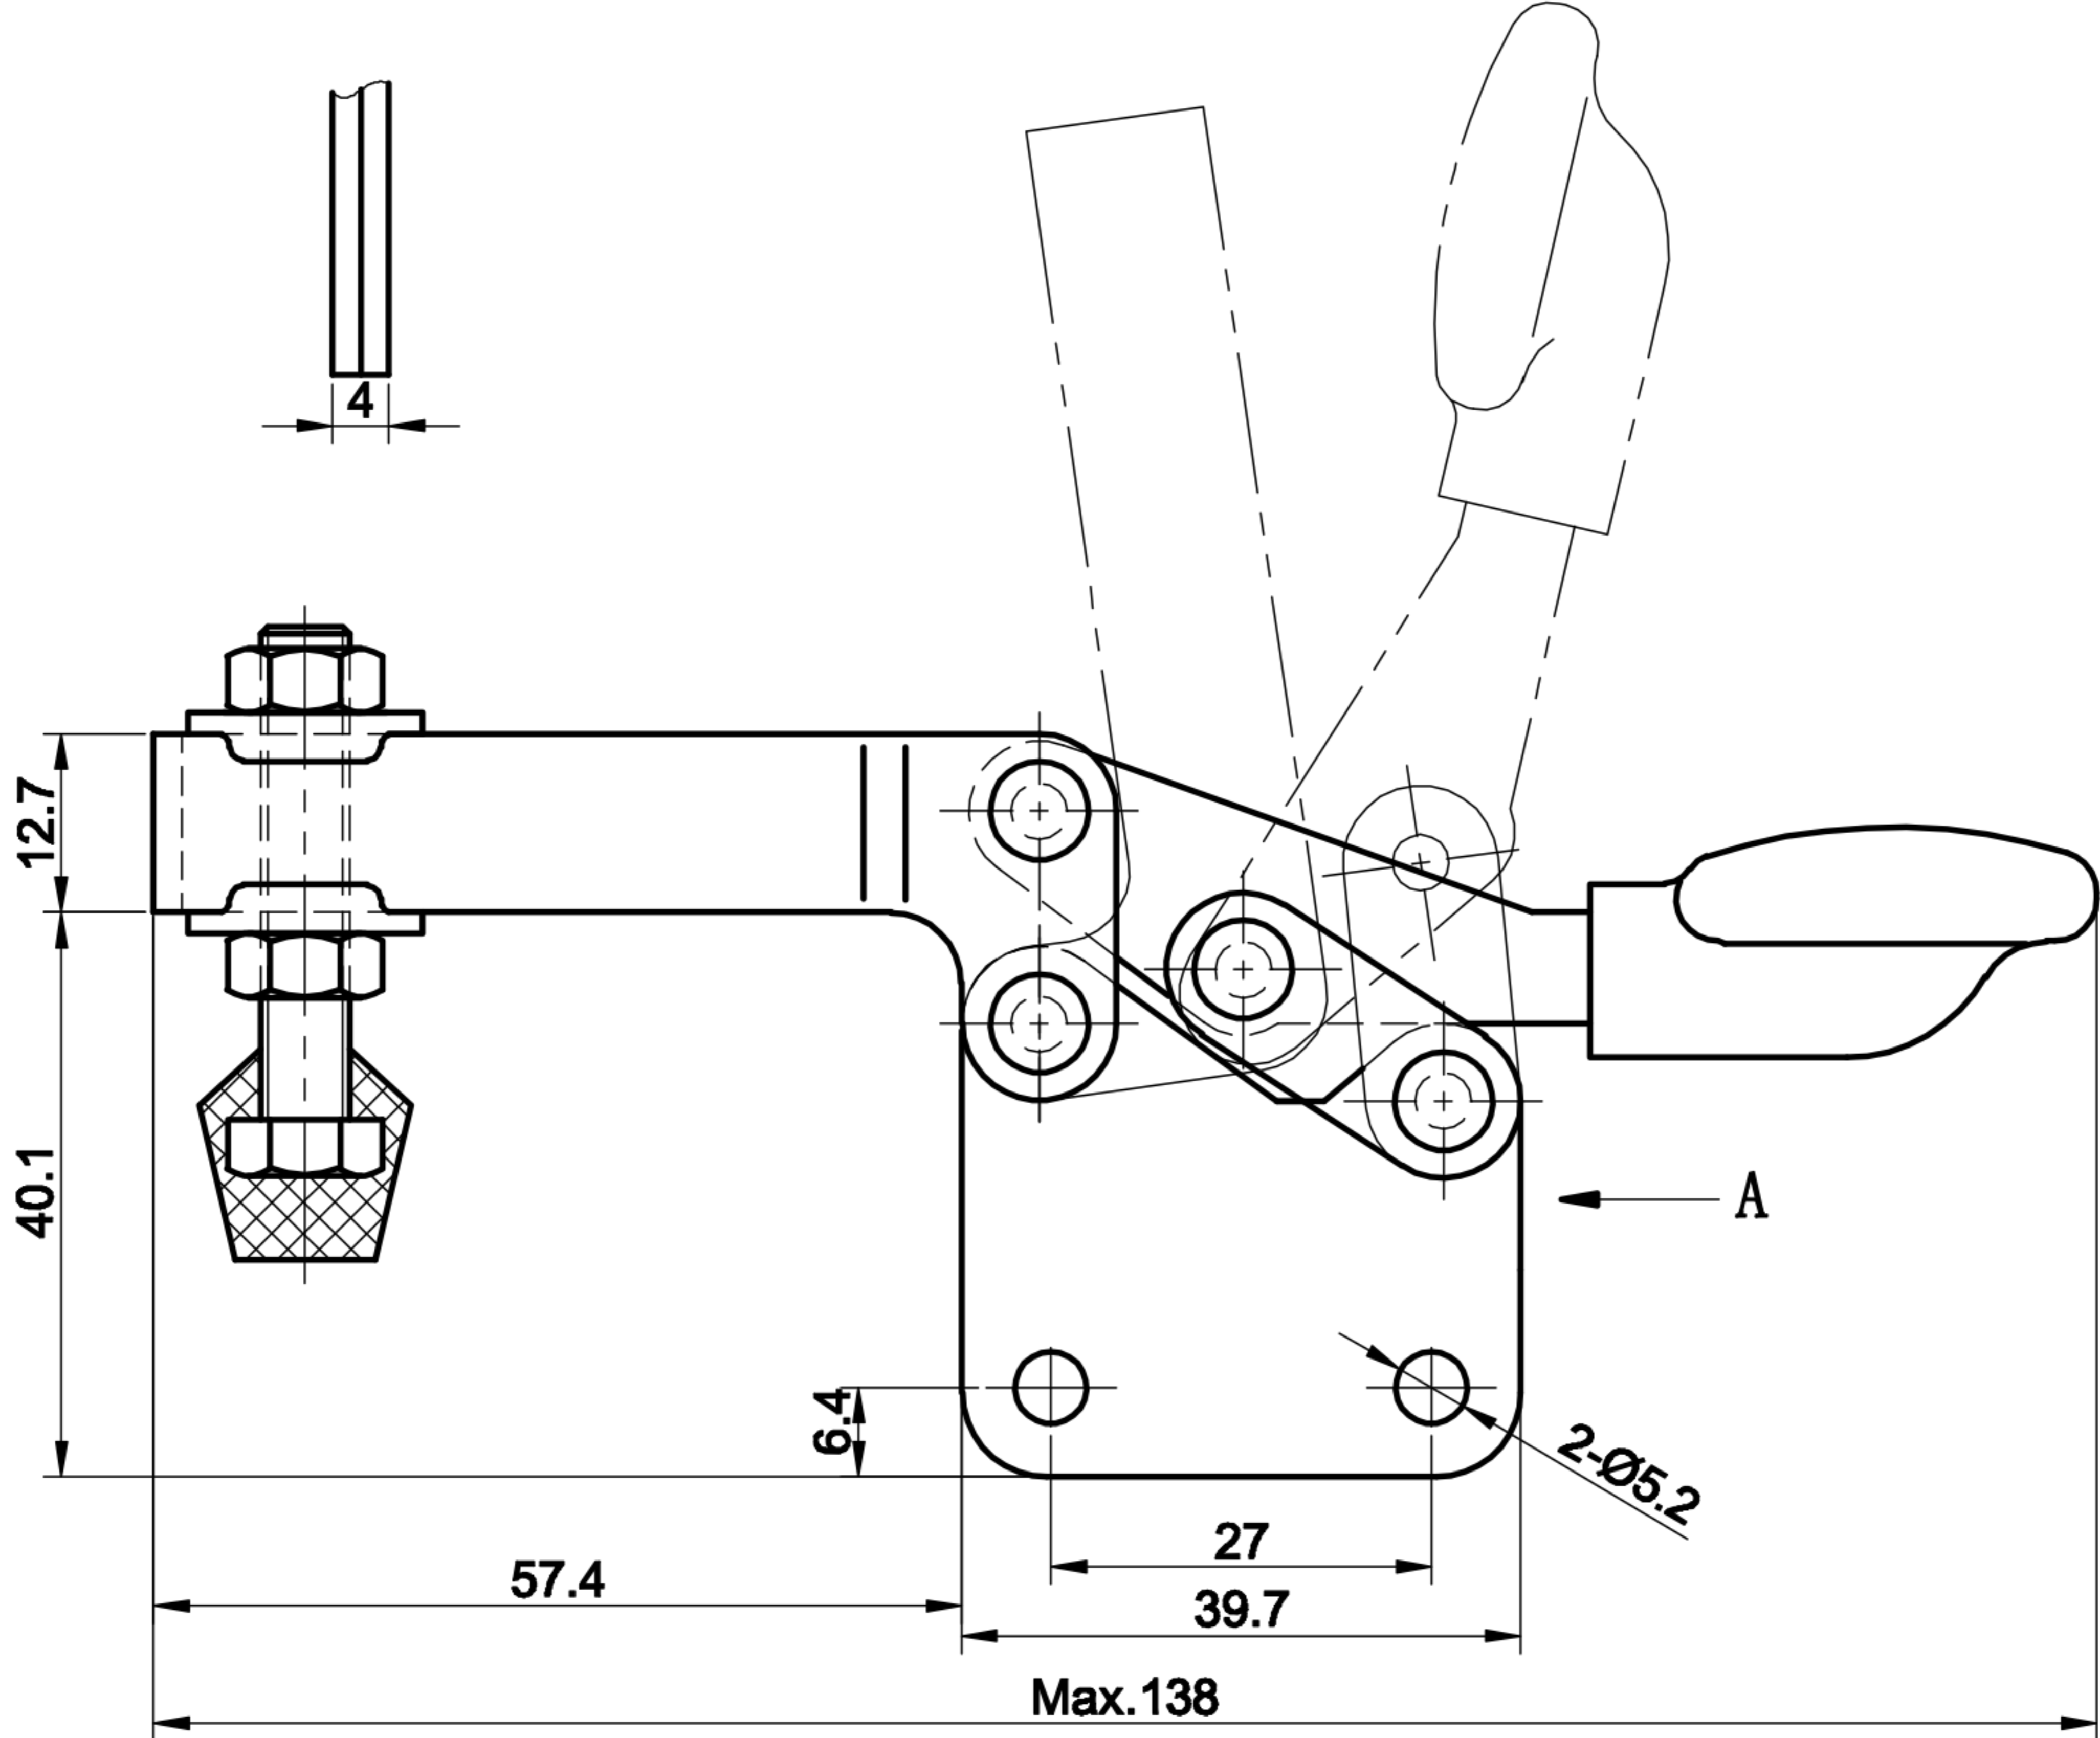

DST-22105

A向

BAR OPENS:81°

HANDLE OPENS:68°

SPINDLE SUPPLIED:CH-FC-14134