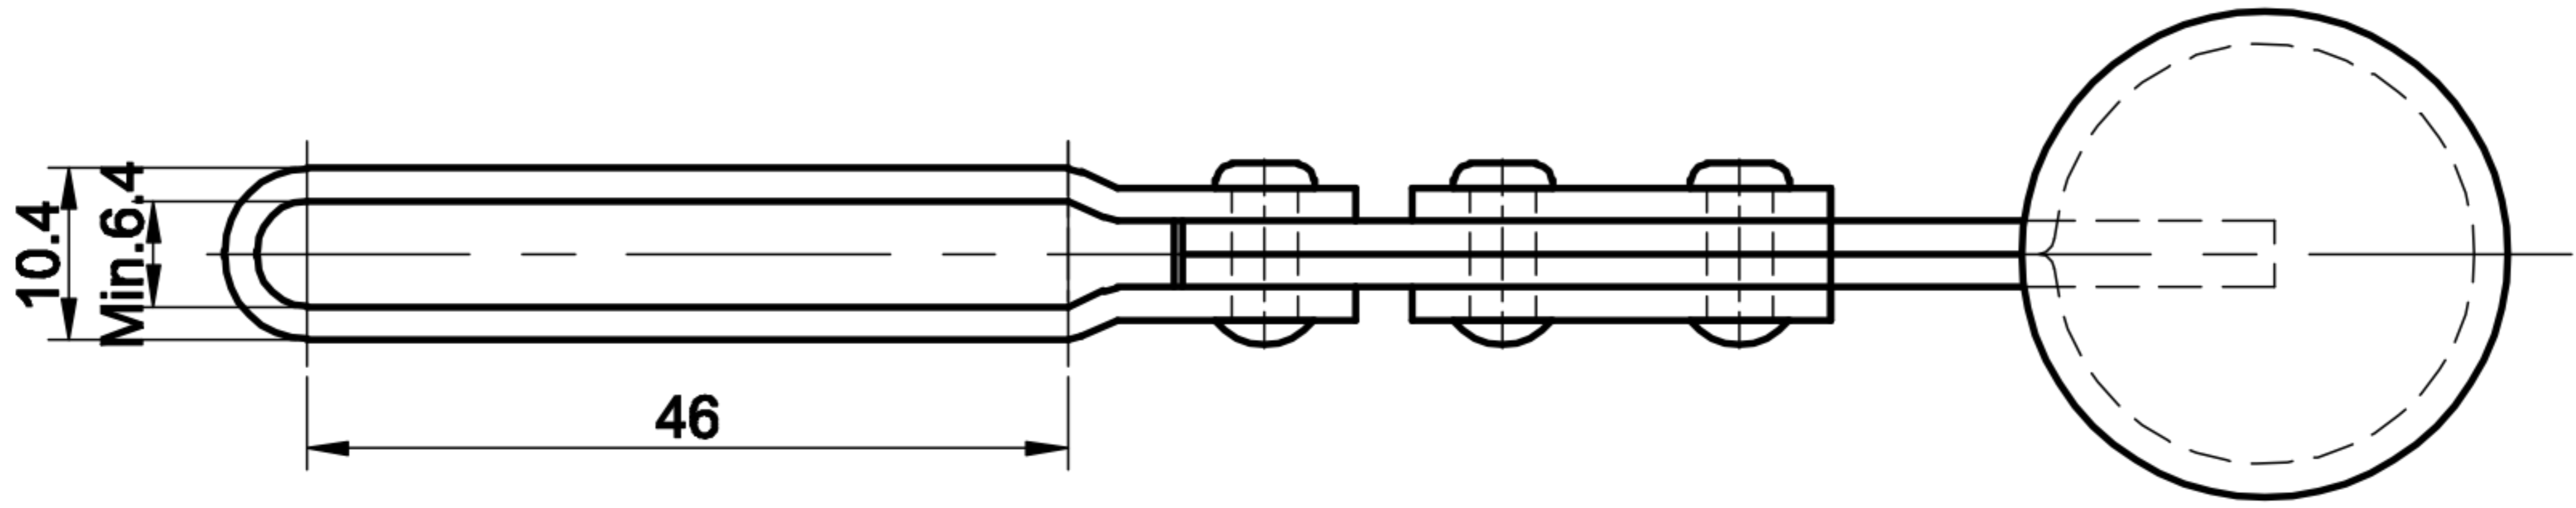

DST-22105

A向

BAR OPENS:81°

HANDLE OPENS:68°

SPINDLE SUPPLIED:CH-FC-14134