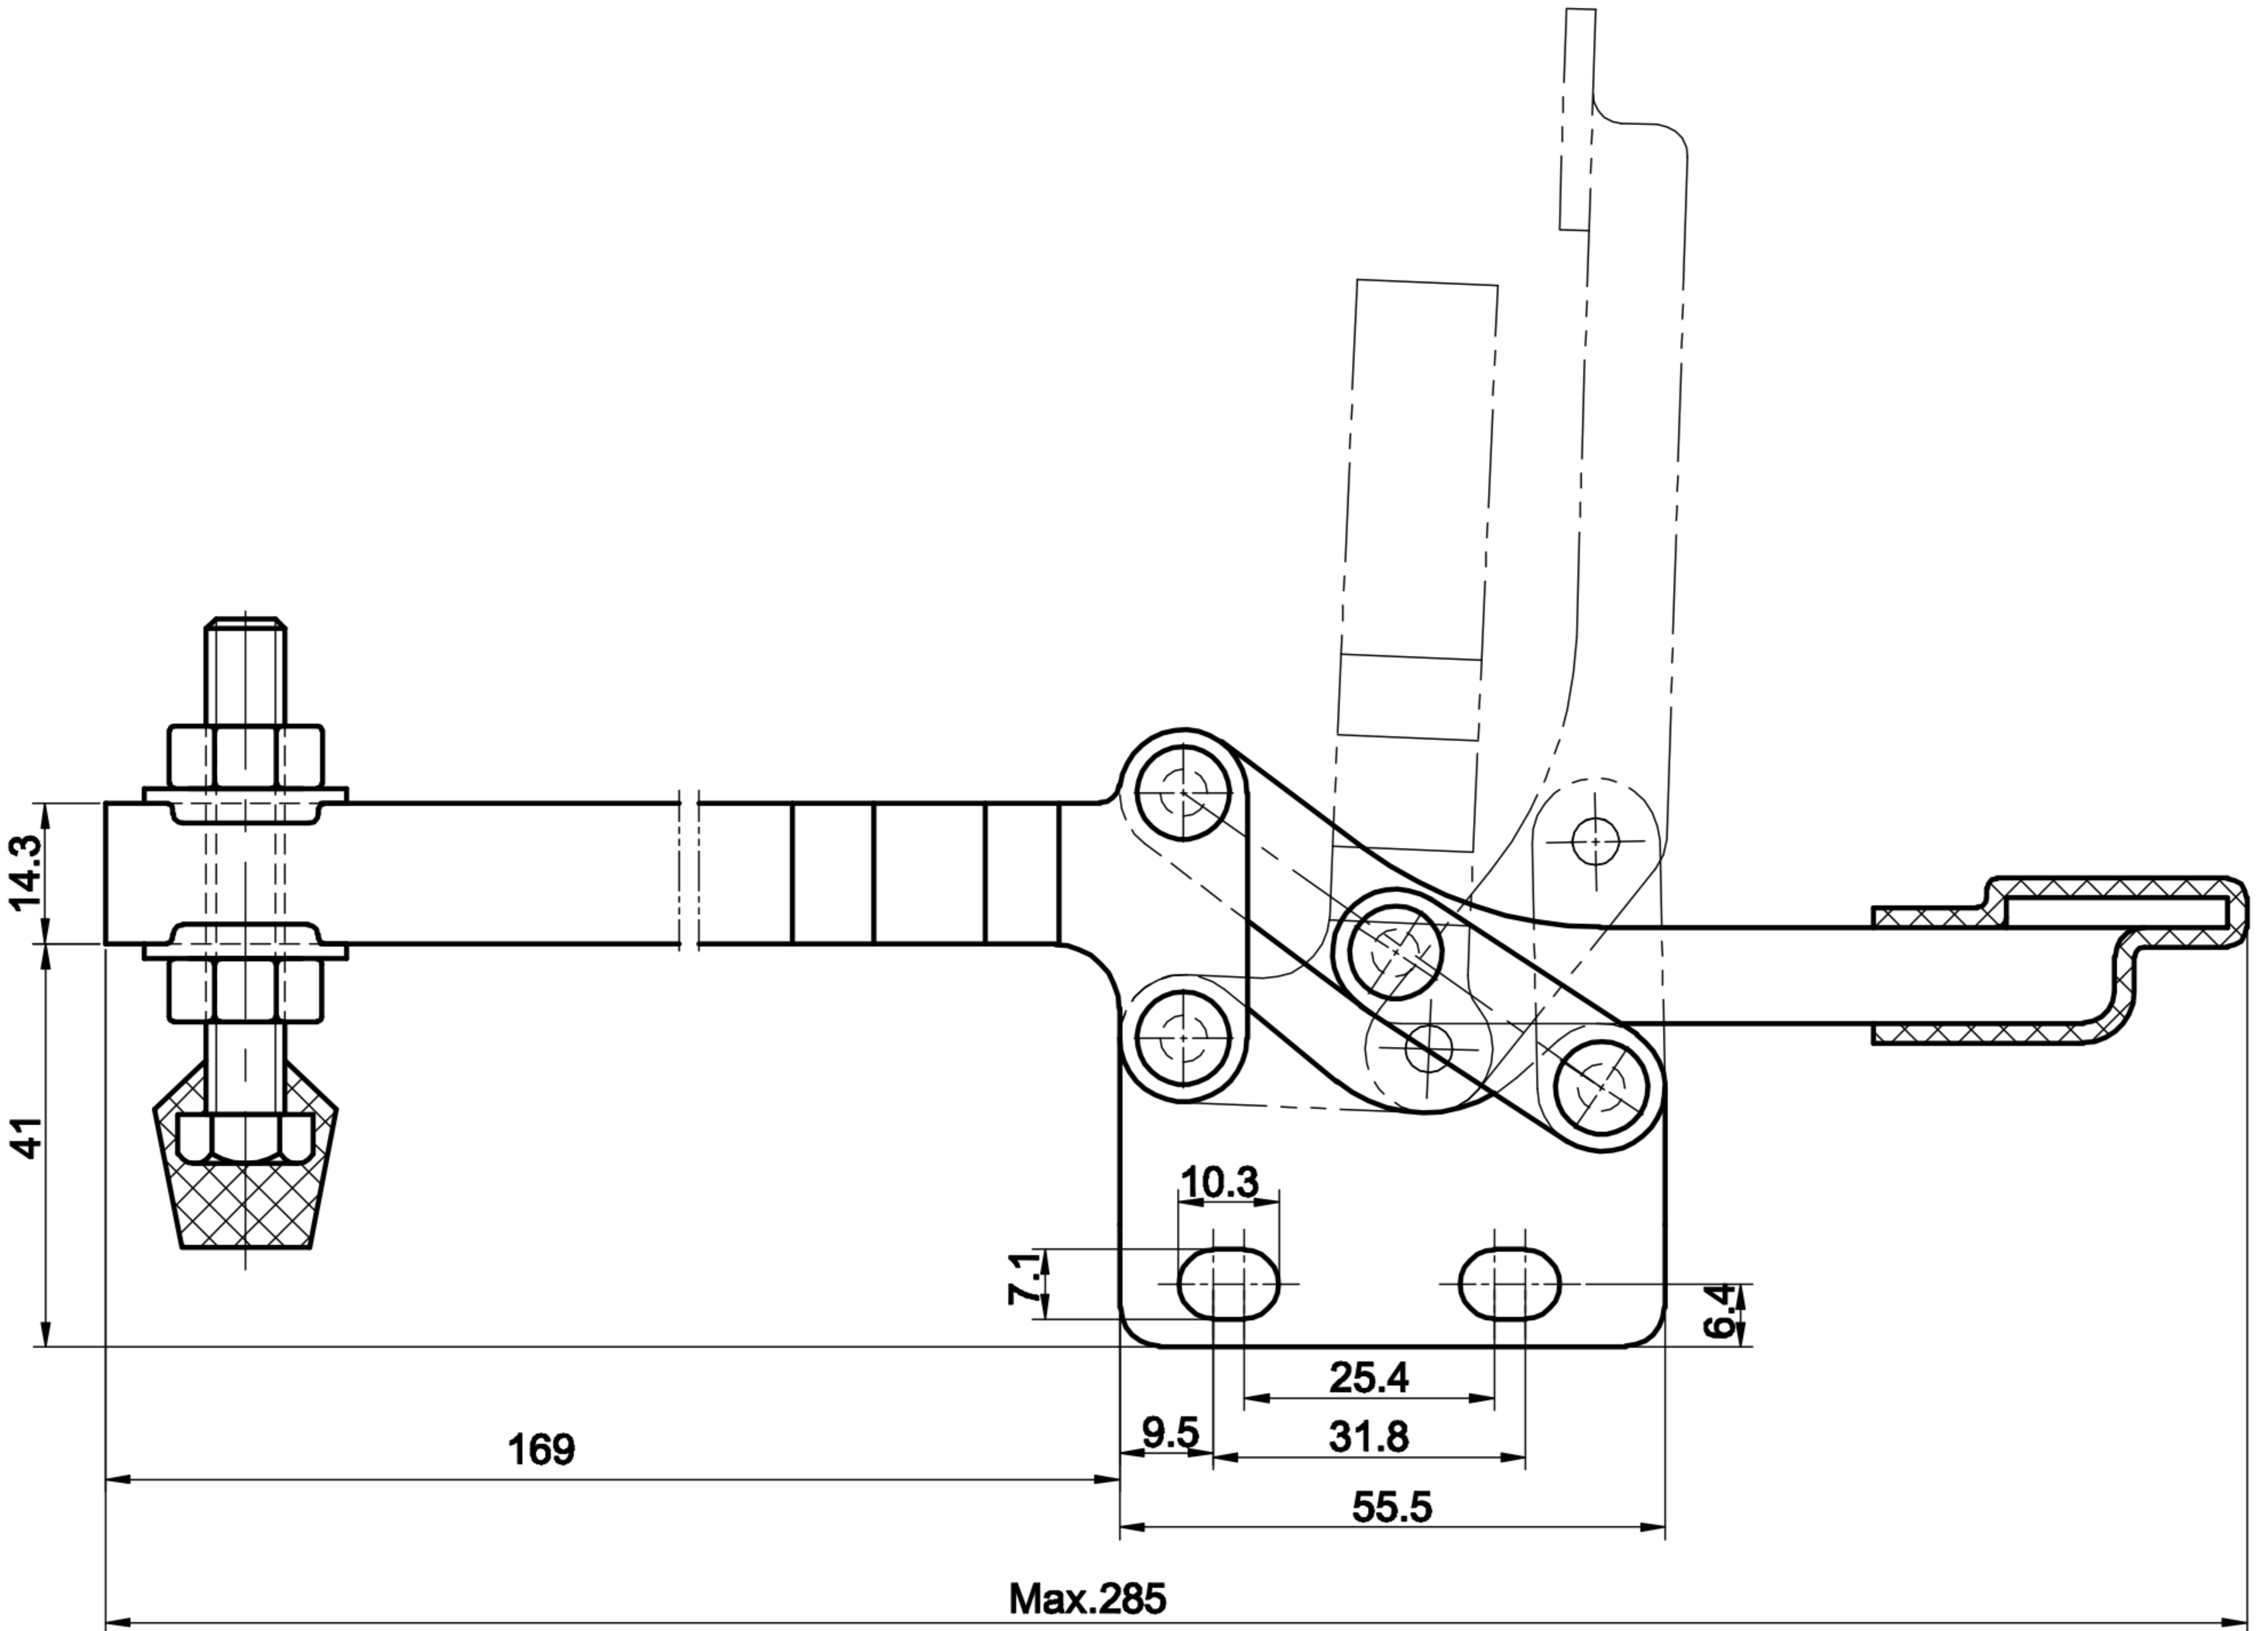

DST-22190

BAR OPENS:96°
HANDLE OPENS:88°
SPINDLE SUPPLIED:CH-FC-56212