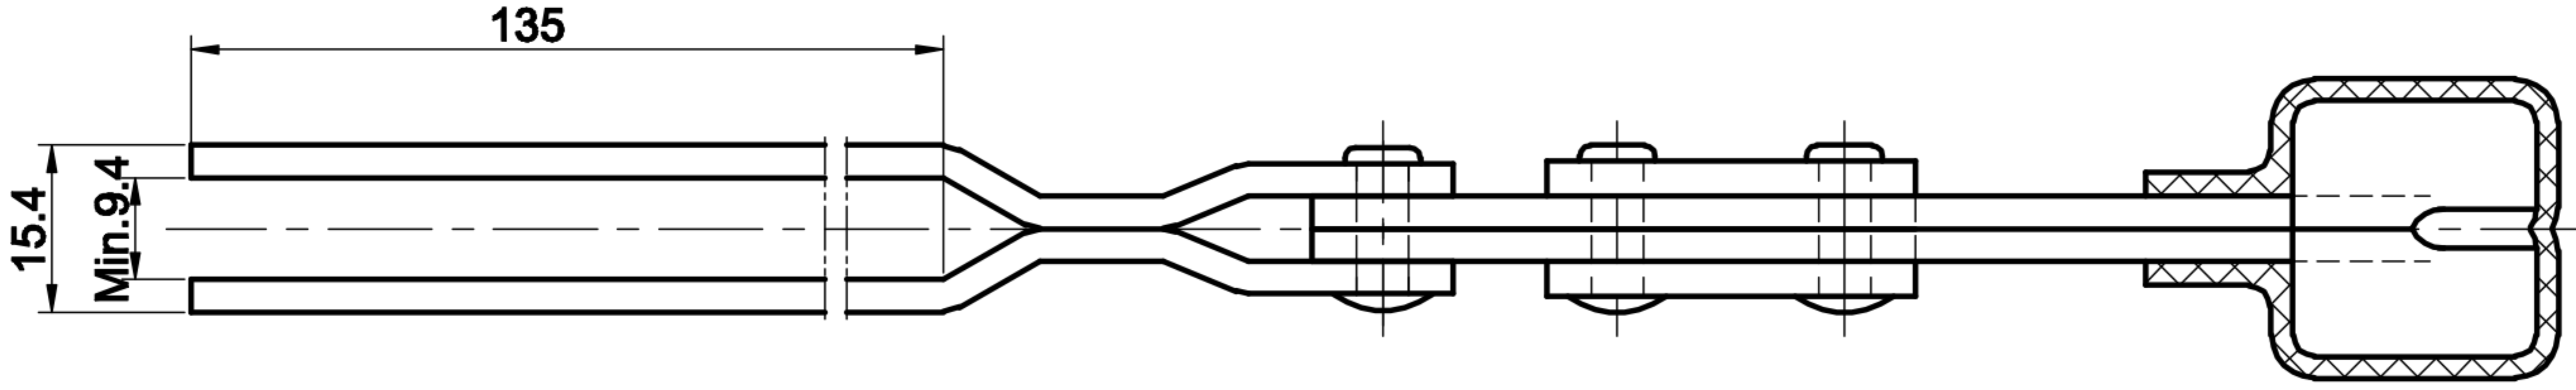

DST-22190

BAR OPENS:96°
HANDLE OPENS:88°
SPINDLE SUPPLIED:CH-FC-56212