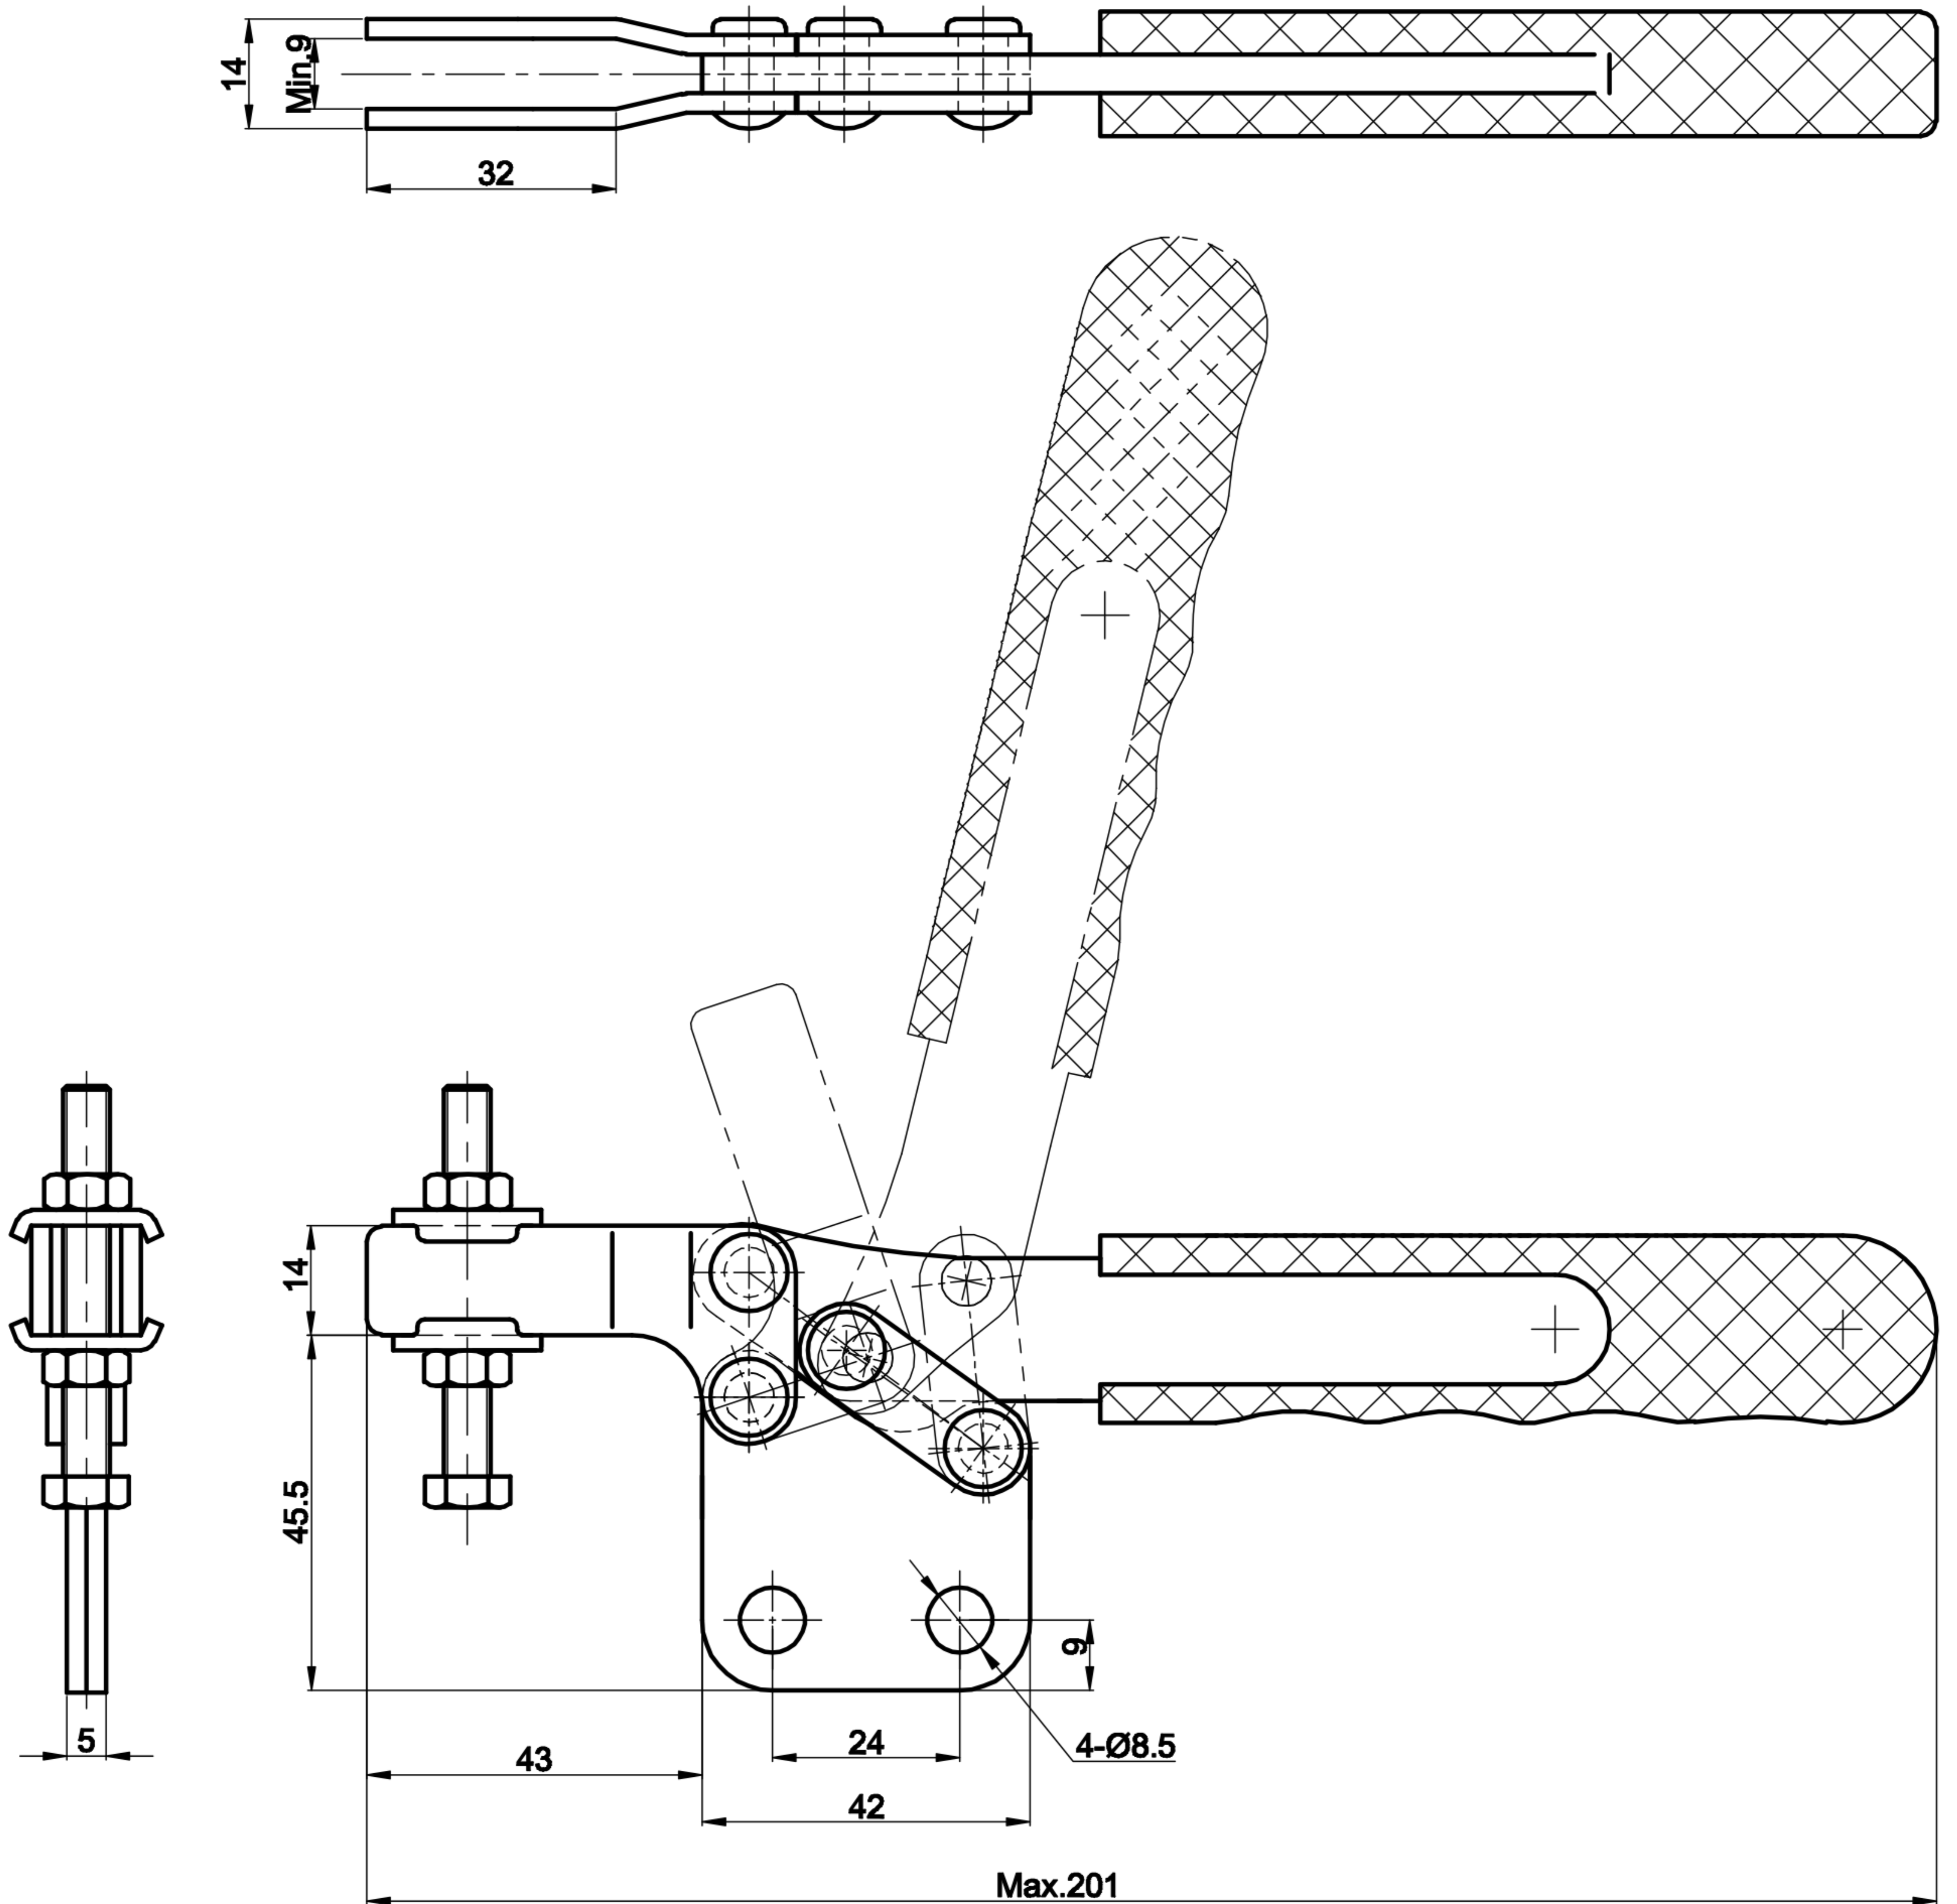

# DST-22382

BAR OPENS:75°

HANDLE OPENS:70°

SPINDLE SUPPLIED:CH-SA-065010