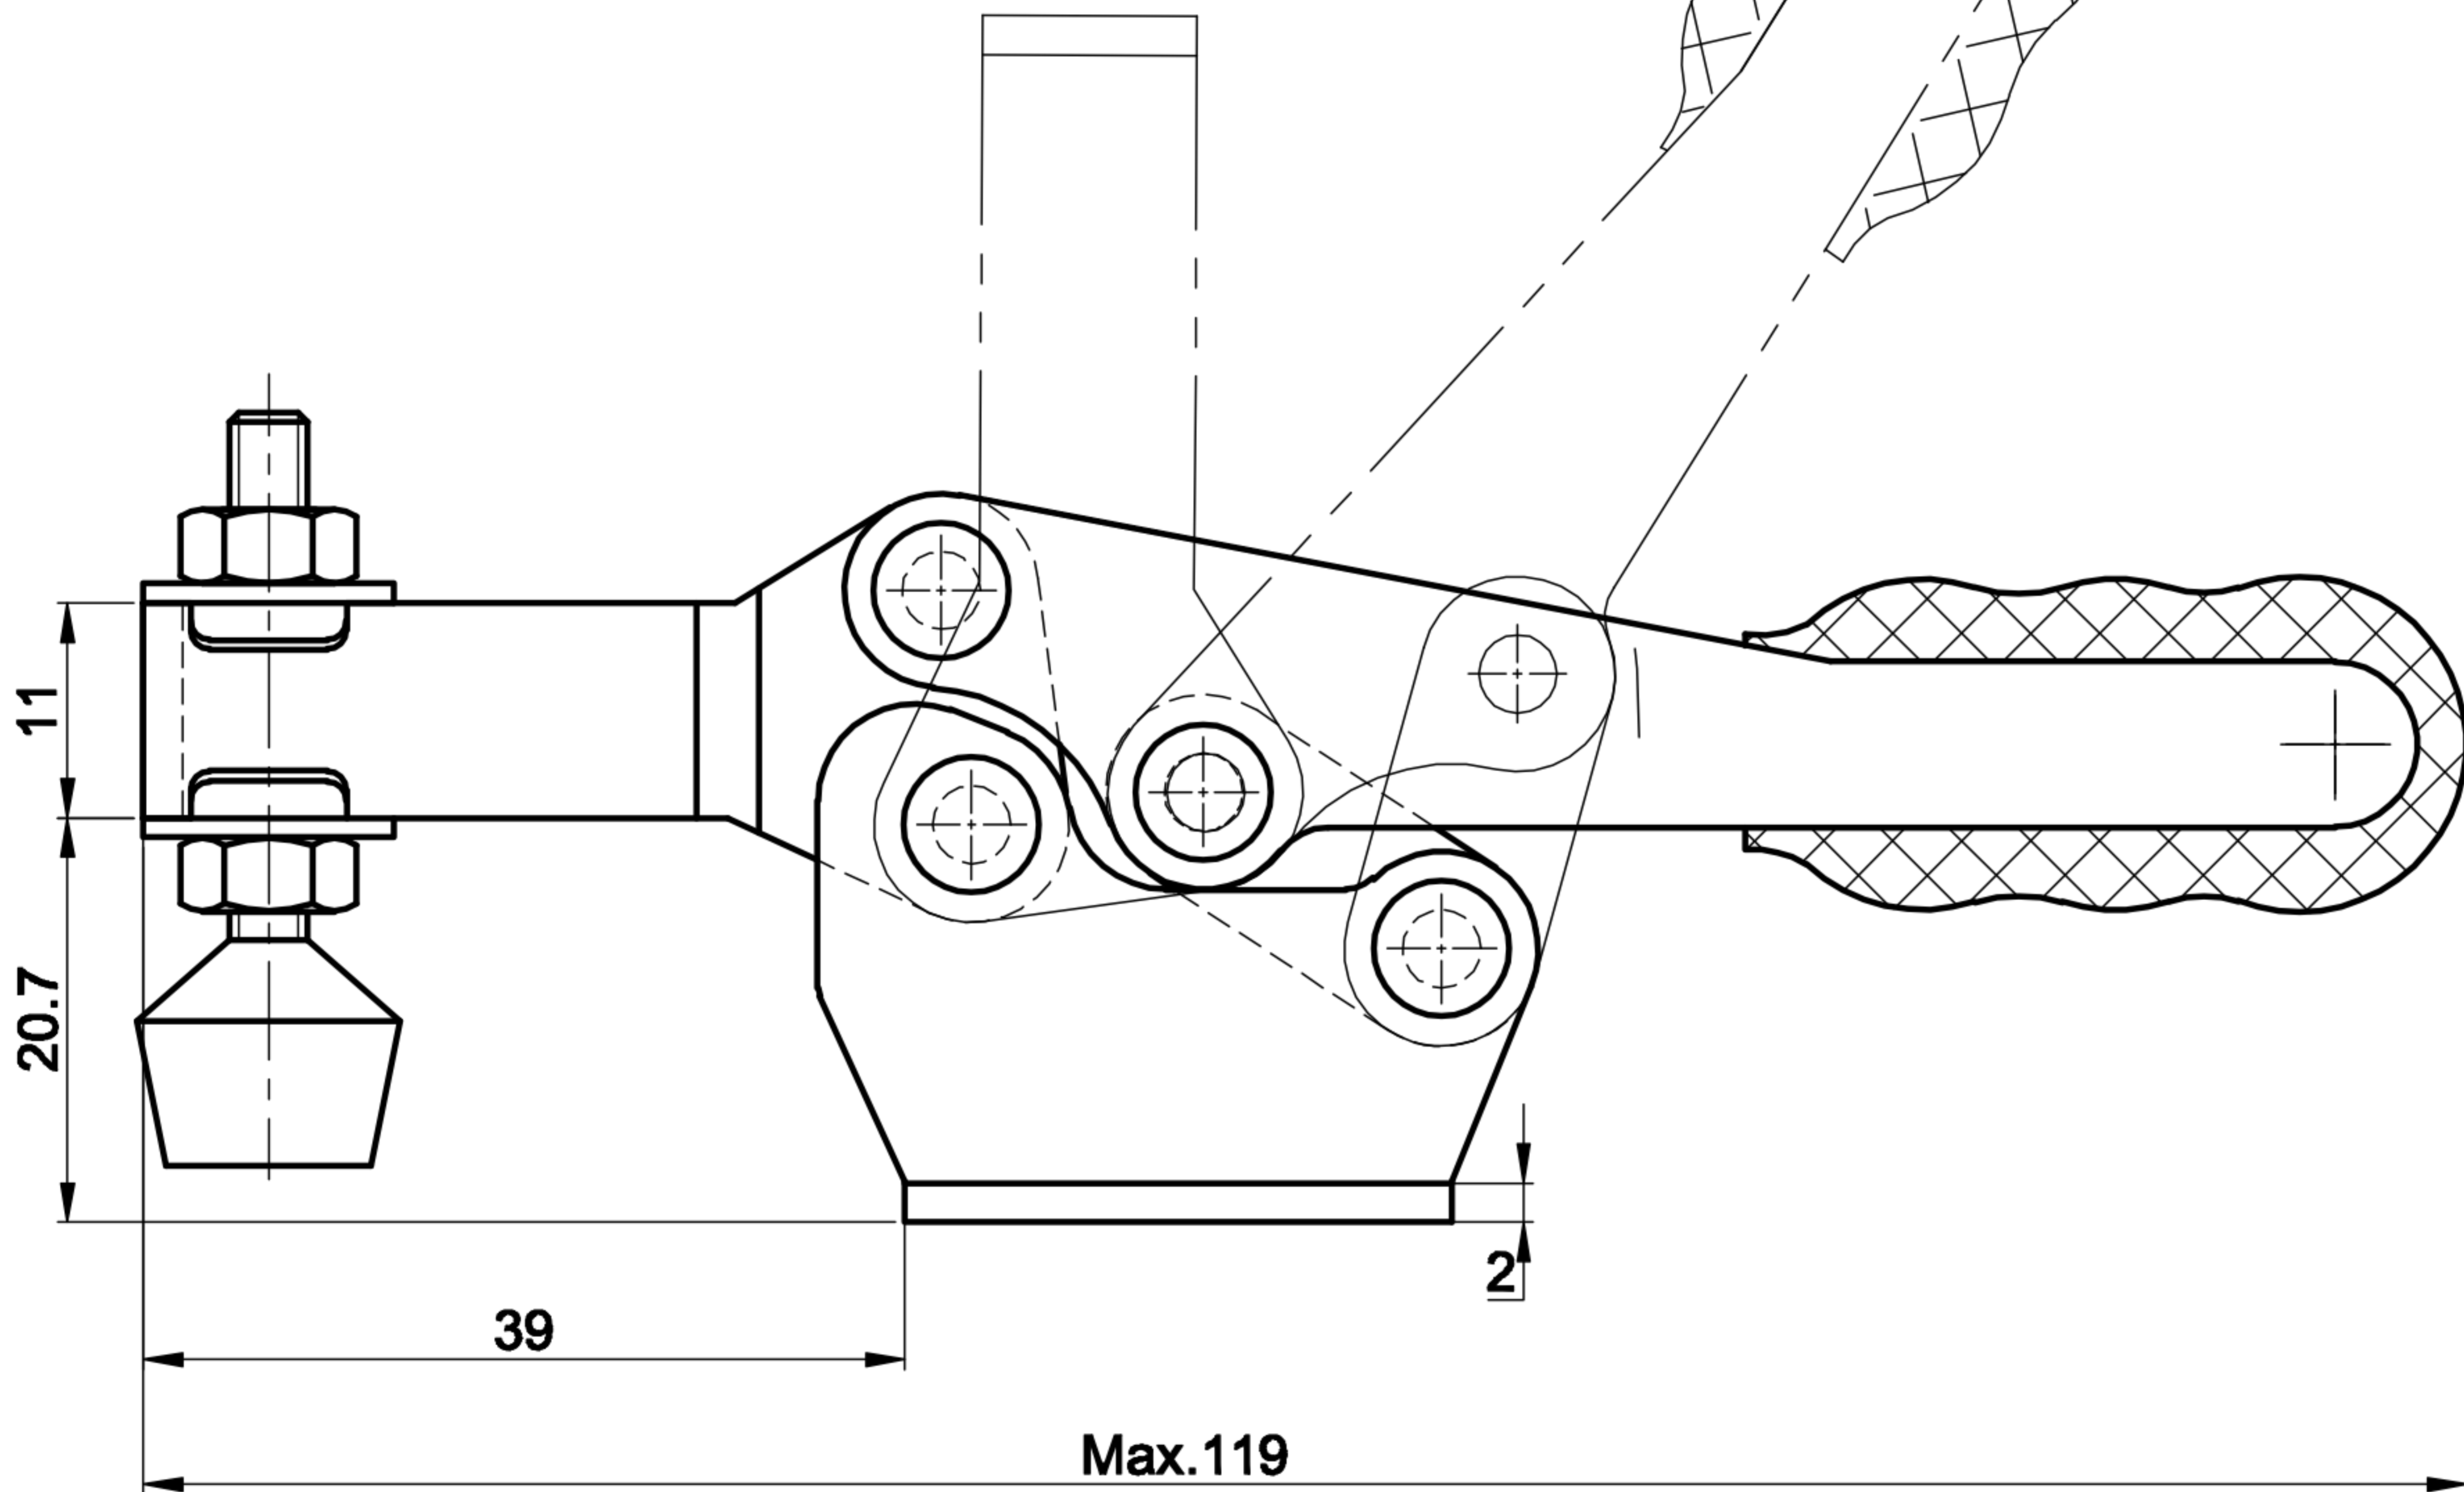

DST-2300

BAR OPENS:90°

HANDLE OPENS:58°

SPINDLE SUPPLIED:CH-FC-10138