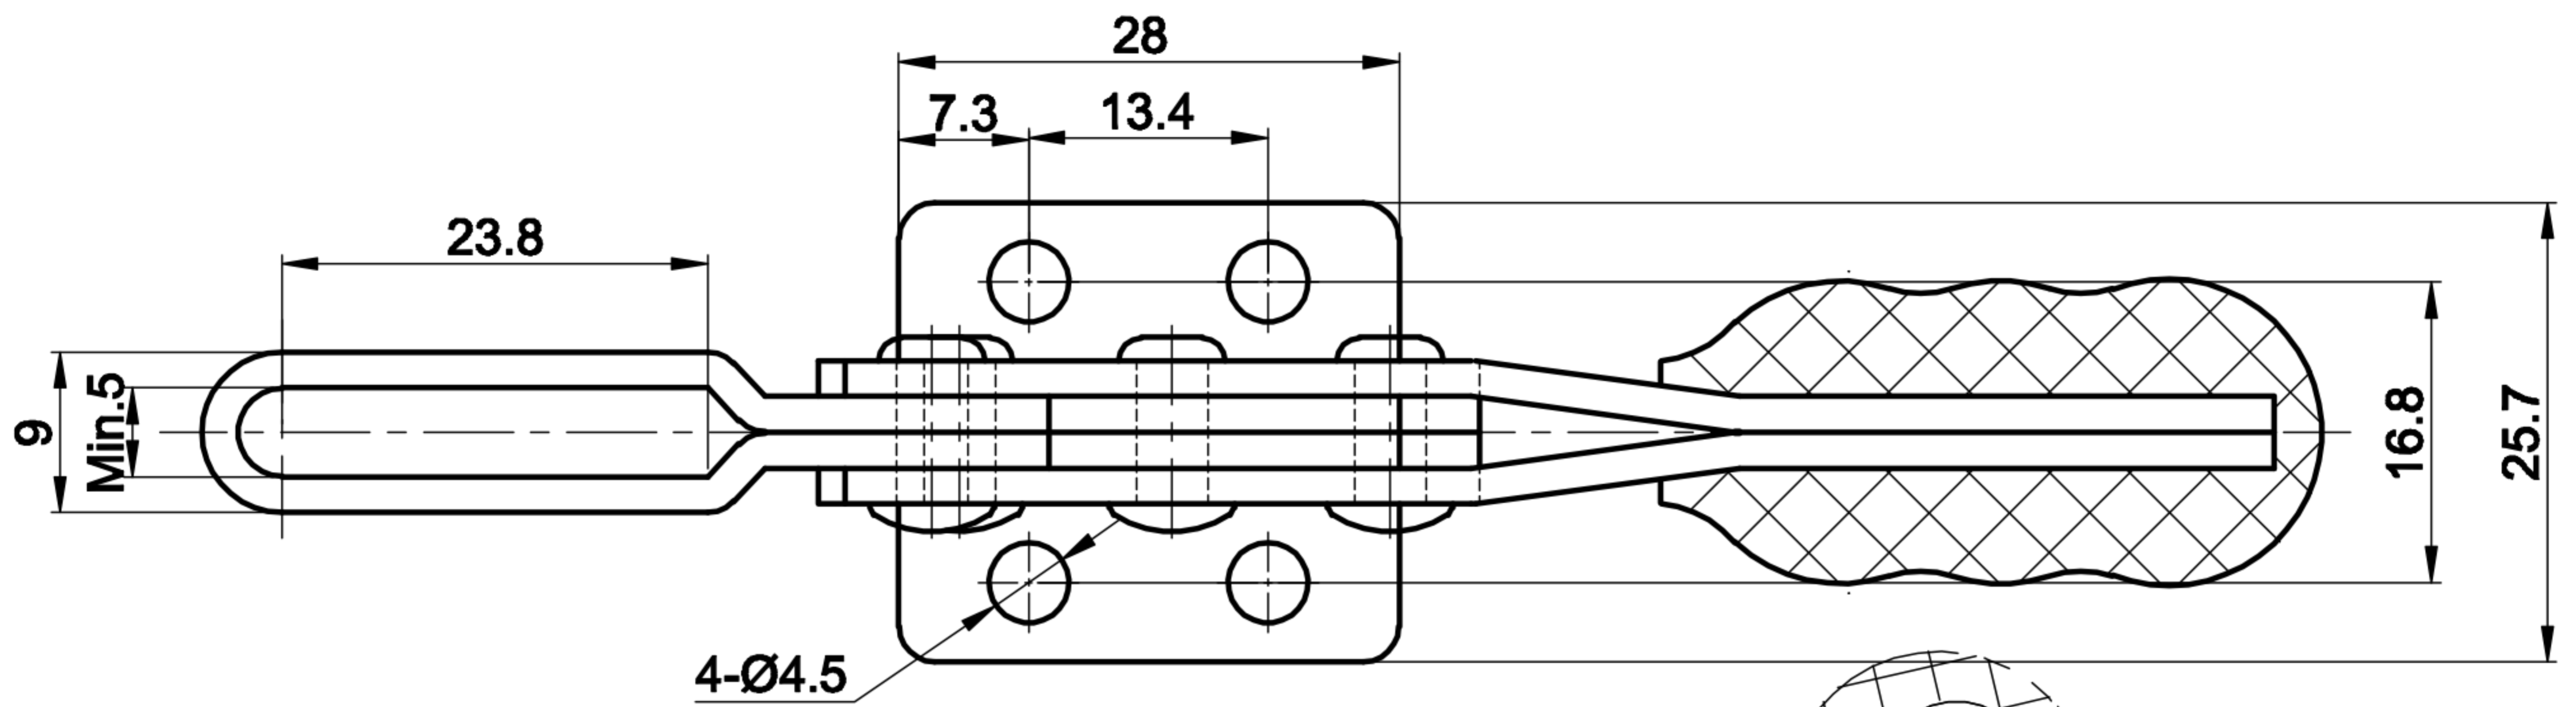

DST-2300

BAR OPENS:90°

HANDLE OPENS:58°

SPINDLE SUPPLIED:CH-FC-10138