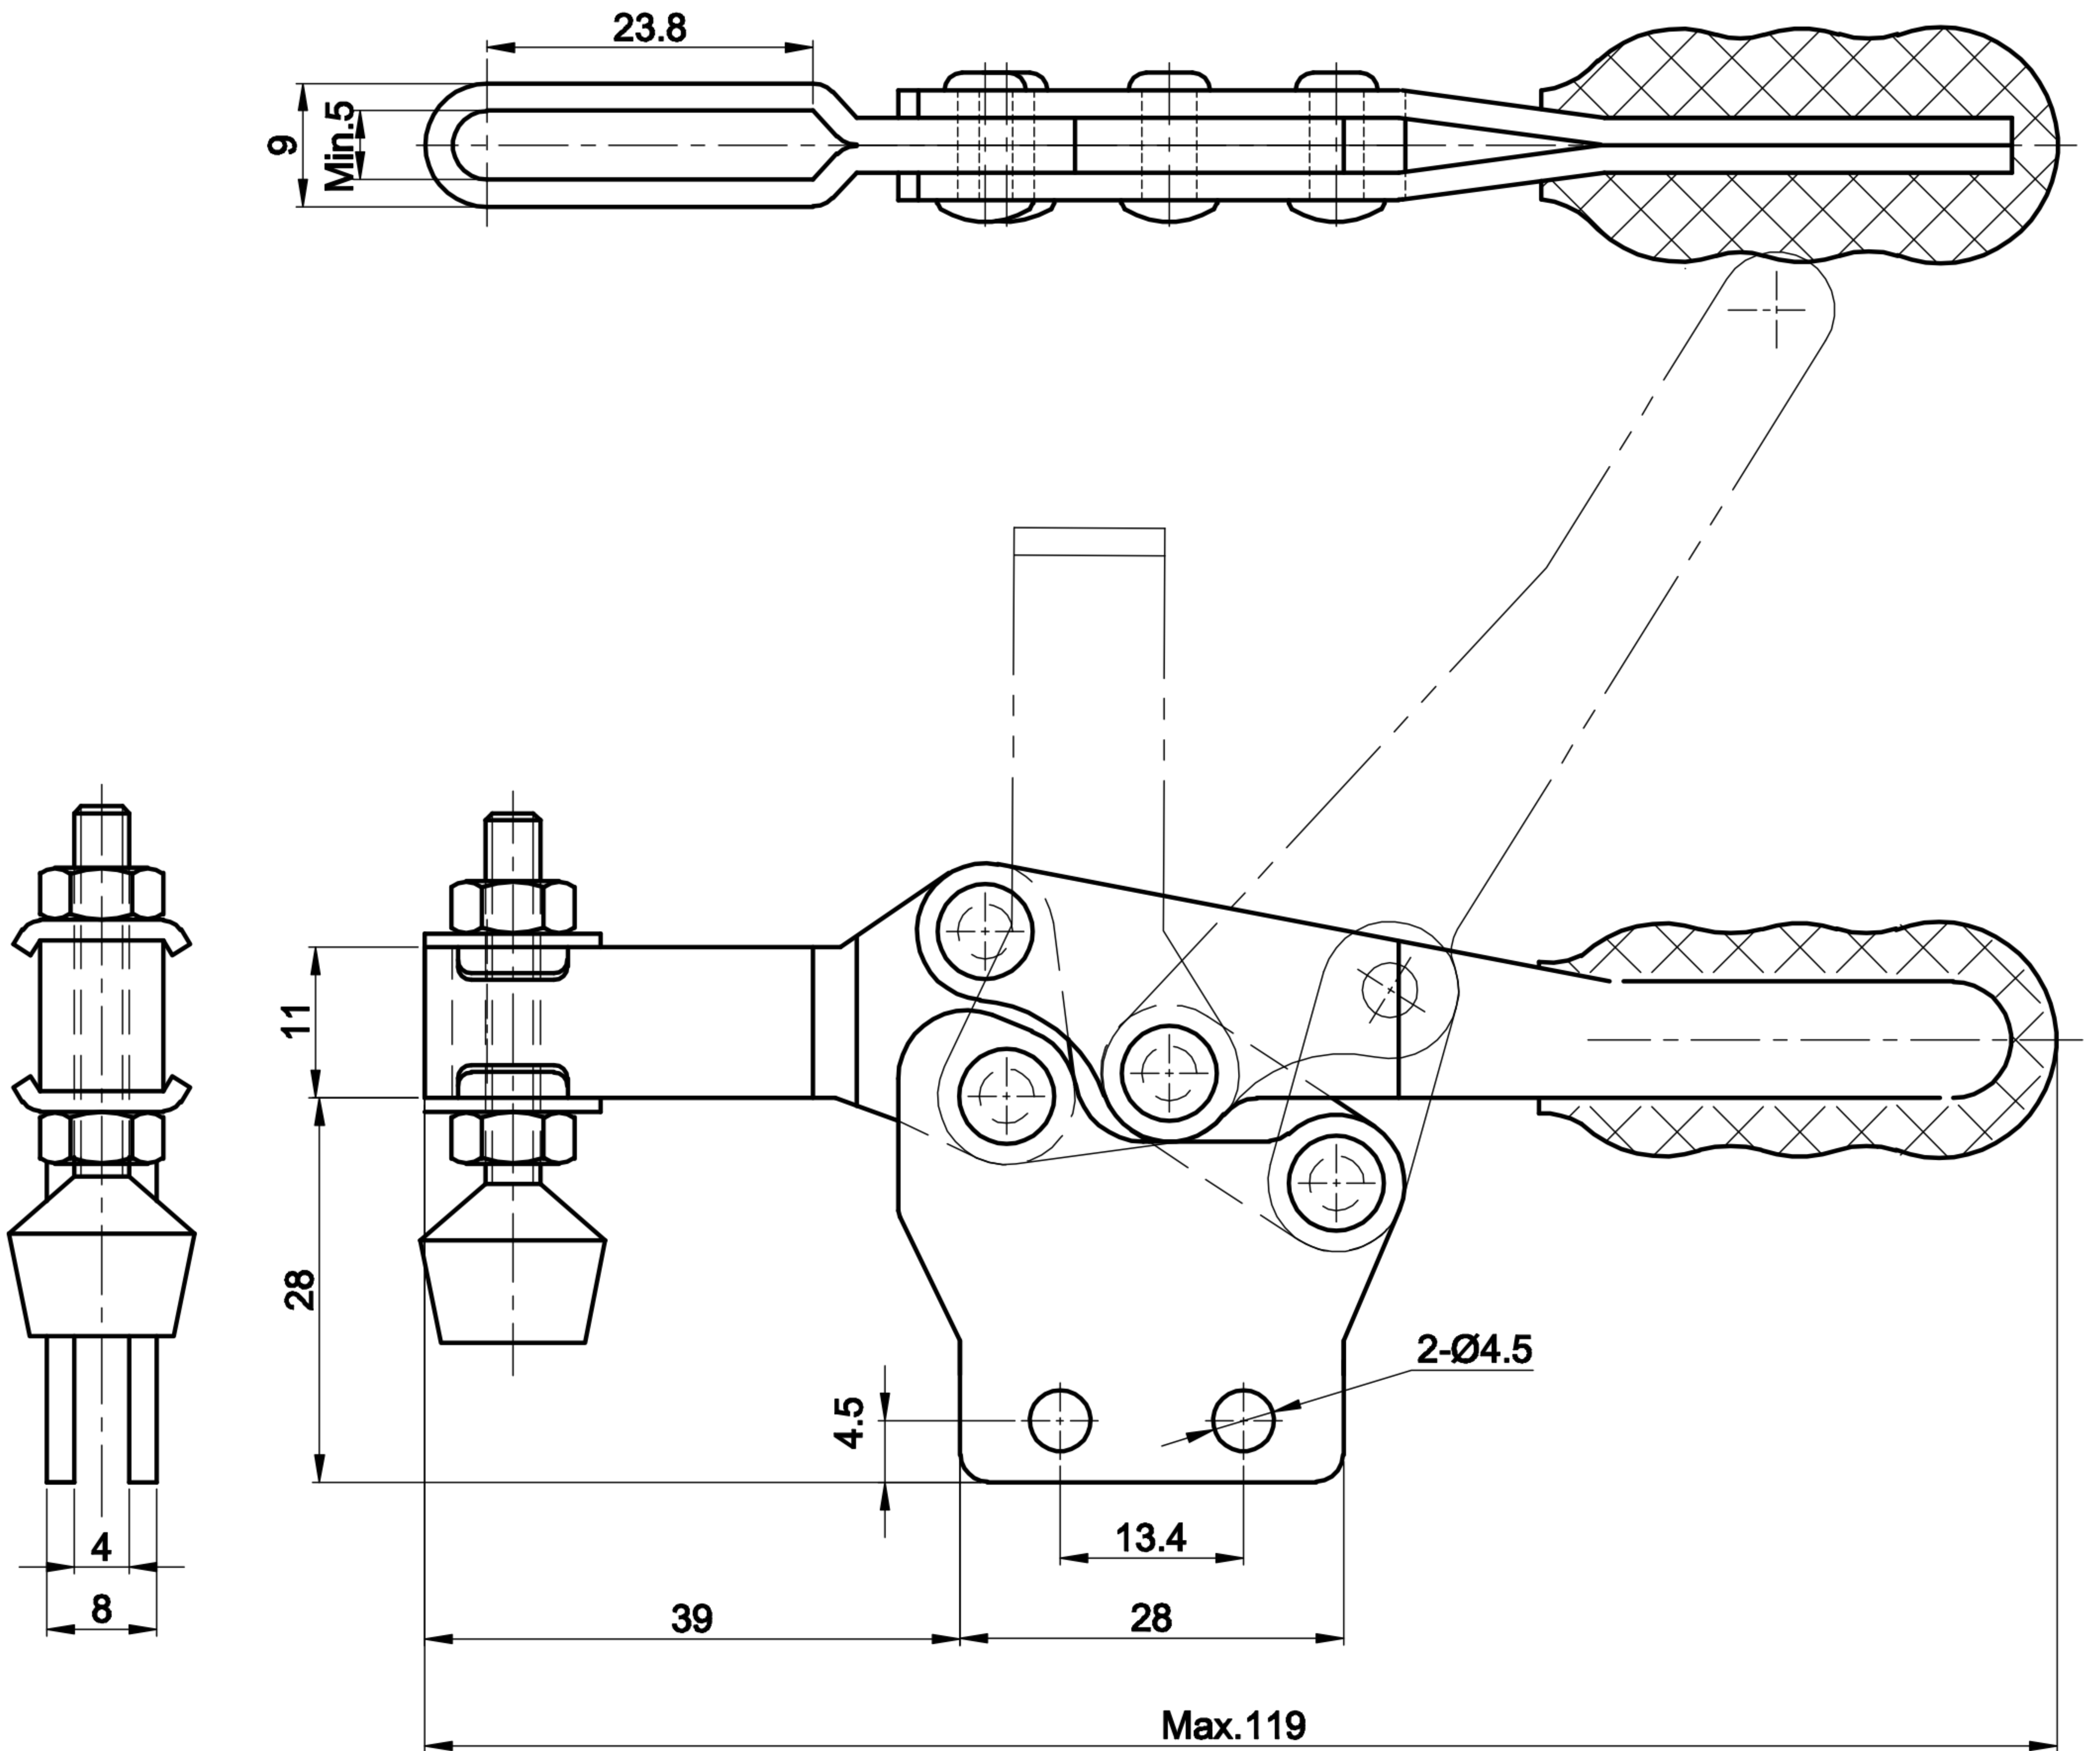

# DST-2301-B

BAR OPENS:90°

HANDLE OPENS:58°

SPINDLE SUPPLIED:CH-FC-10138