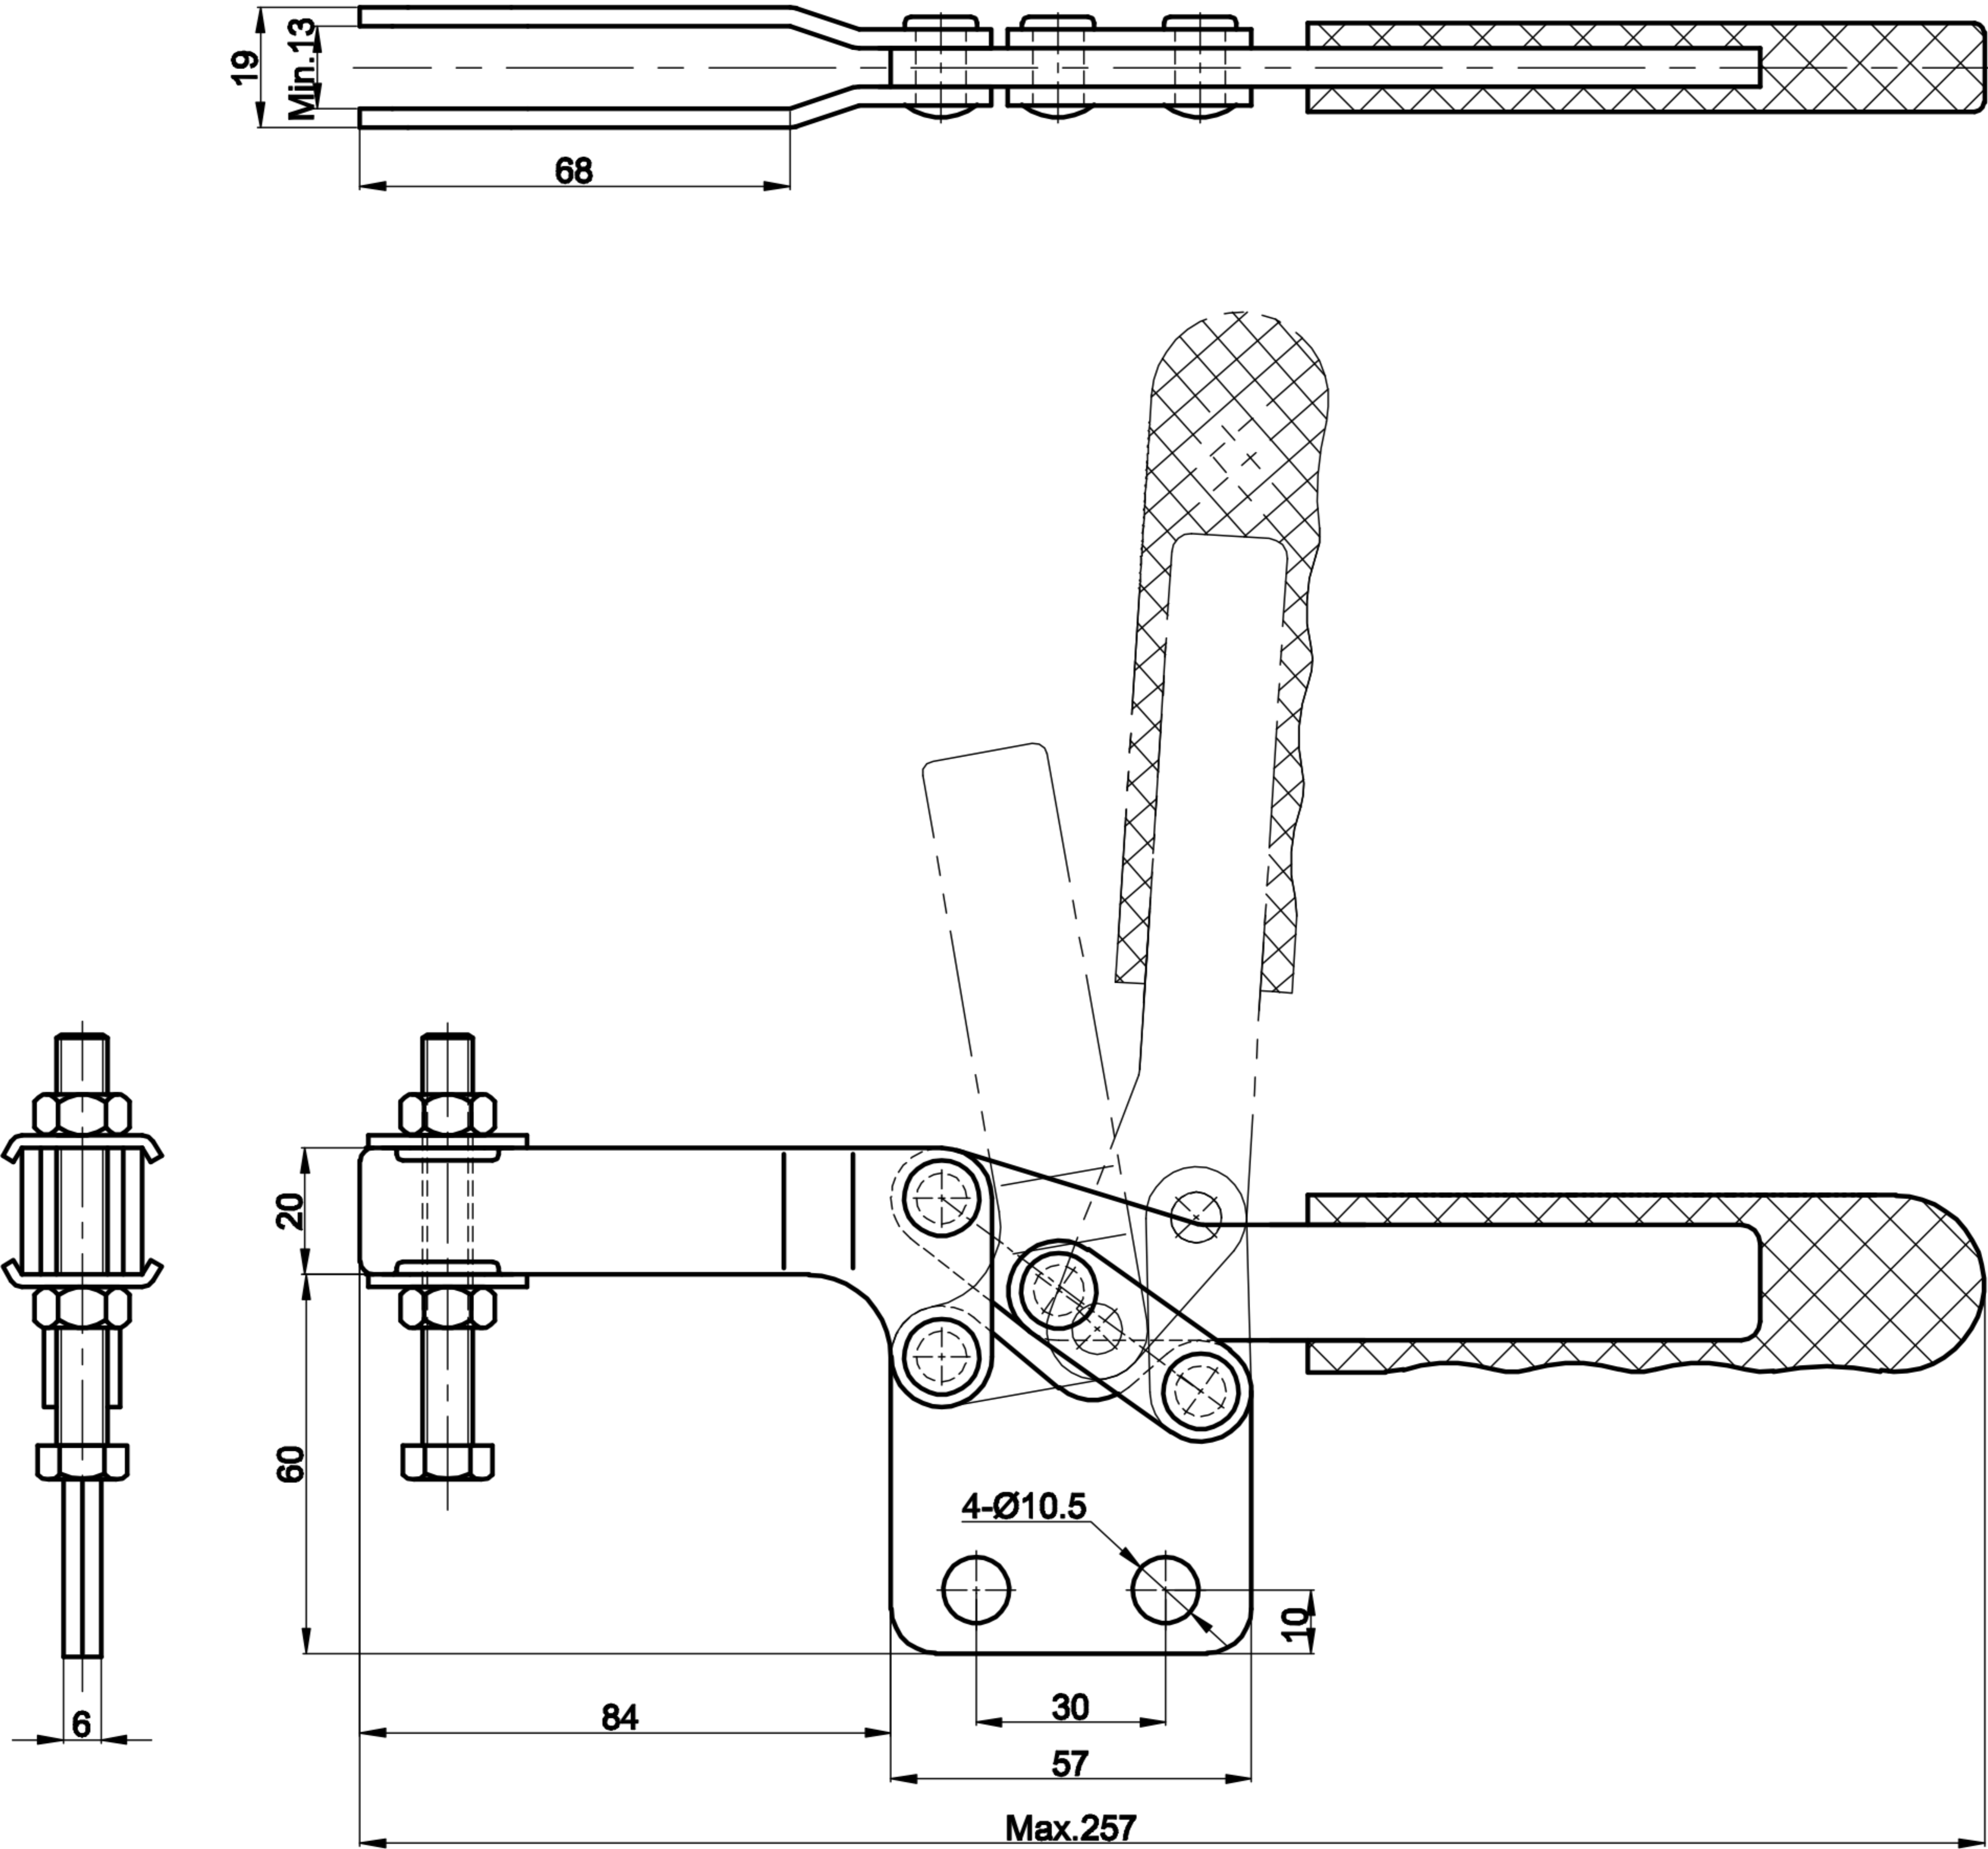

# DST-26382

BAR OPENS:80°

HANDLE OPENS:86°

SPINDLE SUPPLIED:CH-SA-086512